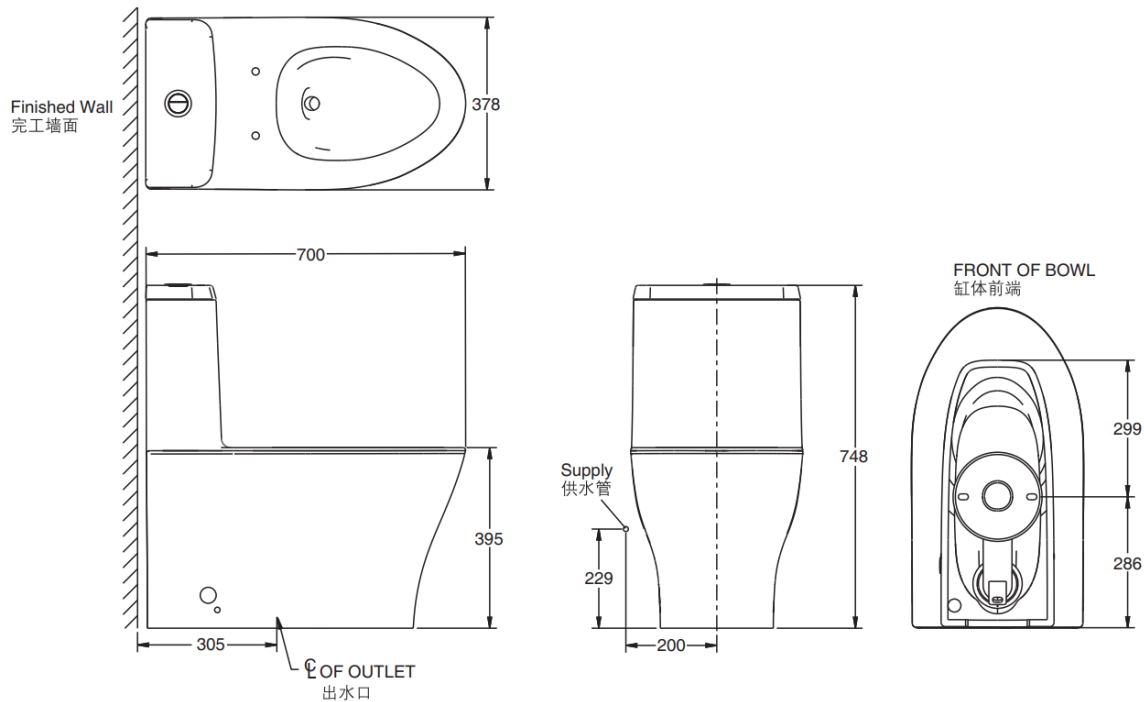

Brand : KOHLER
 Name : One-piece elongated toilet with skirted trapway, dual-flush
 Item Code : K-23188T-NS-0
 Designer :
 Color / Finish: White
 Dimensions : 378 x 700 x 748 mm

Product info:

- One-piece elongated toilet
- With skirted trapway, dual-flush