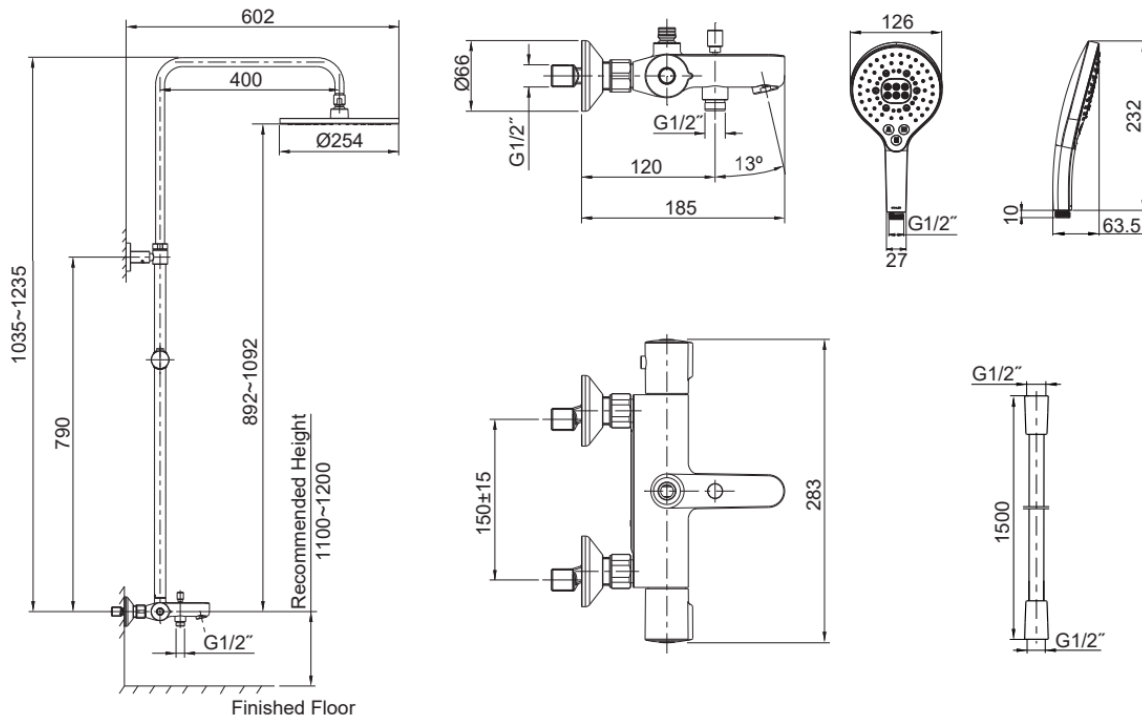

Brand : KOHLER
 Name : July Shower column w/10" Katalyst AIR+ Round Showerhead & RainDuet Multifunction Handshower
 Item Code : K- 23125T-B9-2BL
 Designer :
 Color / Finish: Matt Black
 Dimensions : (Please see data drawing below for dimensions)

Product info:

- Shower column
- W/10" Katalyst AIR+ Round Showerhead
- RainDuet Multifunction Hand shower
- Kohler's special coating material, durable, shiny.
- thermostatic system precise temperature control with safety stop
- Shower head with large aligned shower holes, Katalyst system, compressed air technology for a full and juicy stream of water
- With hand shower Can adjust the water line to 3 levels