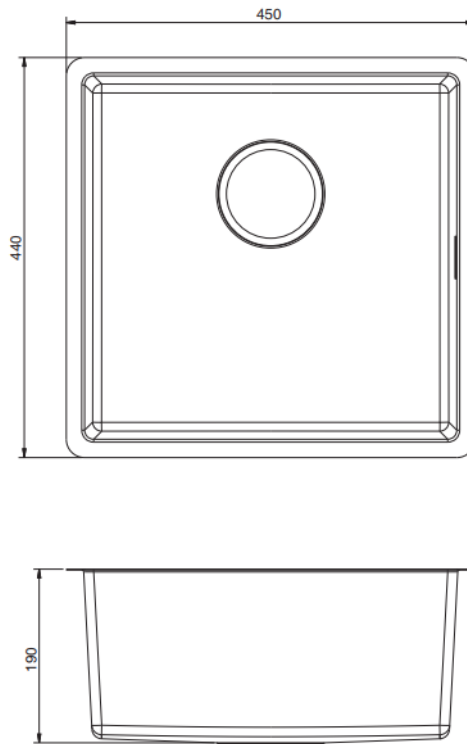

Brand : KOHLER
Name : PROLOGUE Single Bowl Dual Mount
Item Code : K23014T-H-NA
Designer :
Color / Finish: Stainless Steel
Dimensions : 450 x 440 x 190 mm

Product info:

- Single bowl dual mount
- (undermount or flush mount)
- R10 sink inclusive of K77804T-NA duo strainer and K1247657-NA trap way 450 x 440 x 190 mm