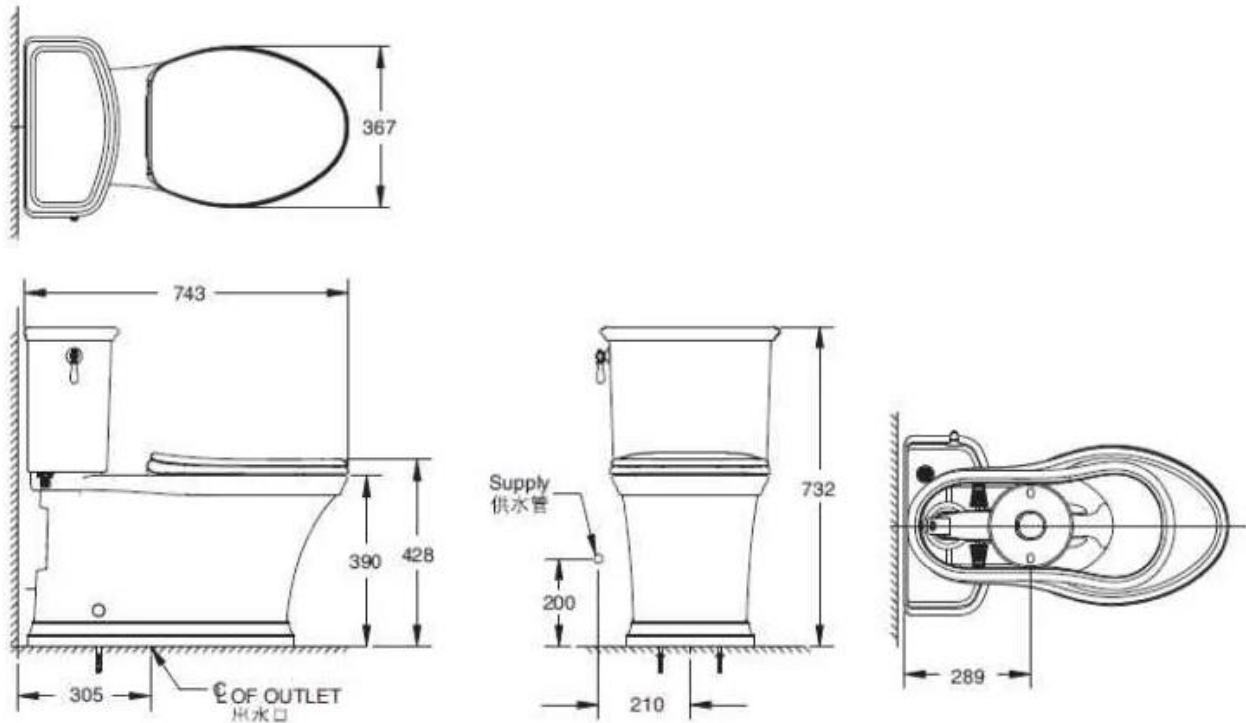

Brand : KOHLER
 Name : Harken 2-Piece toilet Skirted Bowl
 Item Code : K22698T-W-0 - Skirted Bowl
 K22699T-WT3-0 -Tank
 K22697T-0 – Seat and Cover

Designer :
 Color / Finish: White
 Dimensions : 732 x 363 x 681 mm

Product info:

- 2-Piece Toilet
- With quiet close seat
- Skirted Bowl
- Tank
- Class Five 3/4.5lp
- Requires Tank and Seat cover

Add-ons:

- Hose 1/2 x 1/2
- Angle valve 1/2
- Floor Flange

Flushing of pipe must be done before fittings are installed. Failure to do so voids the warranty.