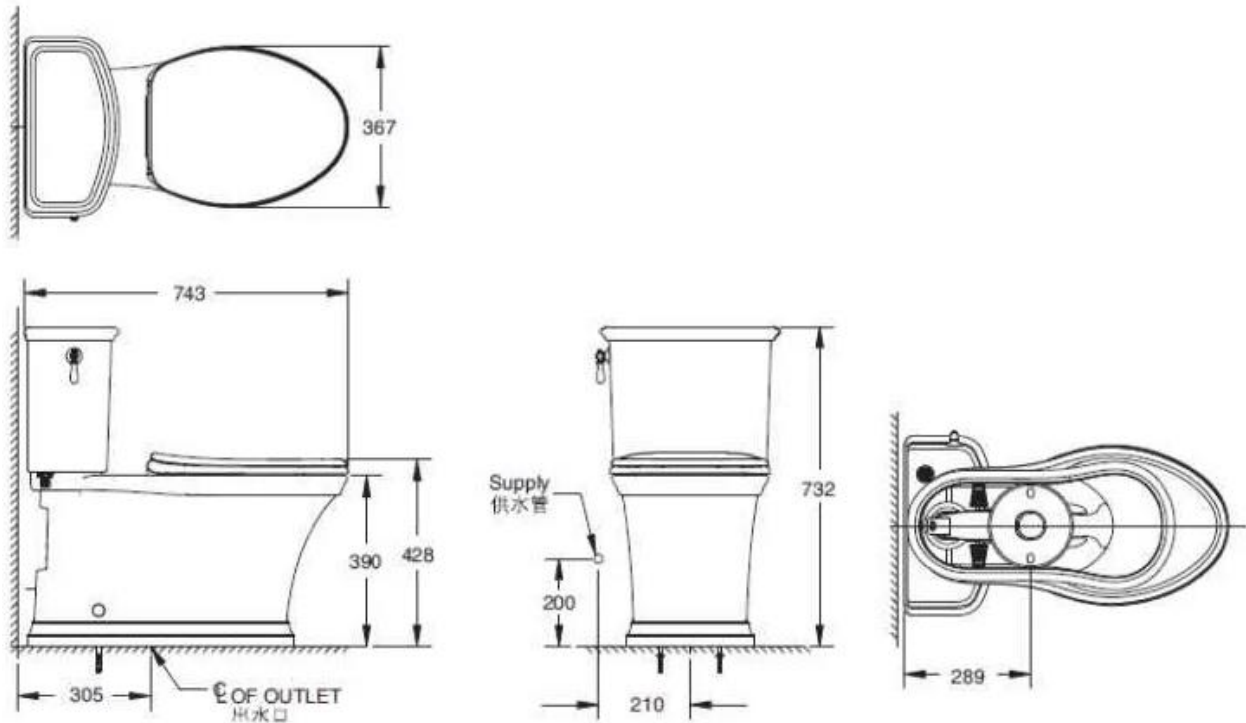

Brand : KOHLER
 Name : Harken 2-Piece toilet Skirted Bowl
 Item Code : K22698T-W-0 - Skirted Bowl
 K22699T-WT3-0 -Tank
 K22697T-0 – Seat and Cover

Designer :
 Color / Finish: White
 Dimensions : 732 x 363 x 681 mm

- Product info:**
- 2-Piece Toilet
 - With quiet close seat
 - Skirted Bowl
 - Tank
 - Class Five 3/4.5lp
 - Requires Tank and Seat cover

- Add-ons:**
- Hose 1/2 x 1/2
 - Angle valve 1/2
 - Floor Flange