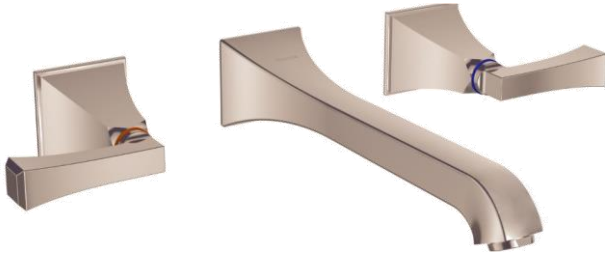

Brand : KOHLER
 Name : Memoirs dual handle wall mounted lavatory faucet
 Item Code : K-22557T-4V-RGD
 Designer :
 Color / Finish: Rose Gold
 Dimensions : (See data drawing below for dimensions)

Product info:

- Dual Handle wall mounted lavatory faucet
- Complete Faucet Products
- Durable Ceramic Valve
- Finish with Confidence

Flushing of pipe must be done before fittings are installed. Failure to do so voids the warranty.