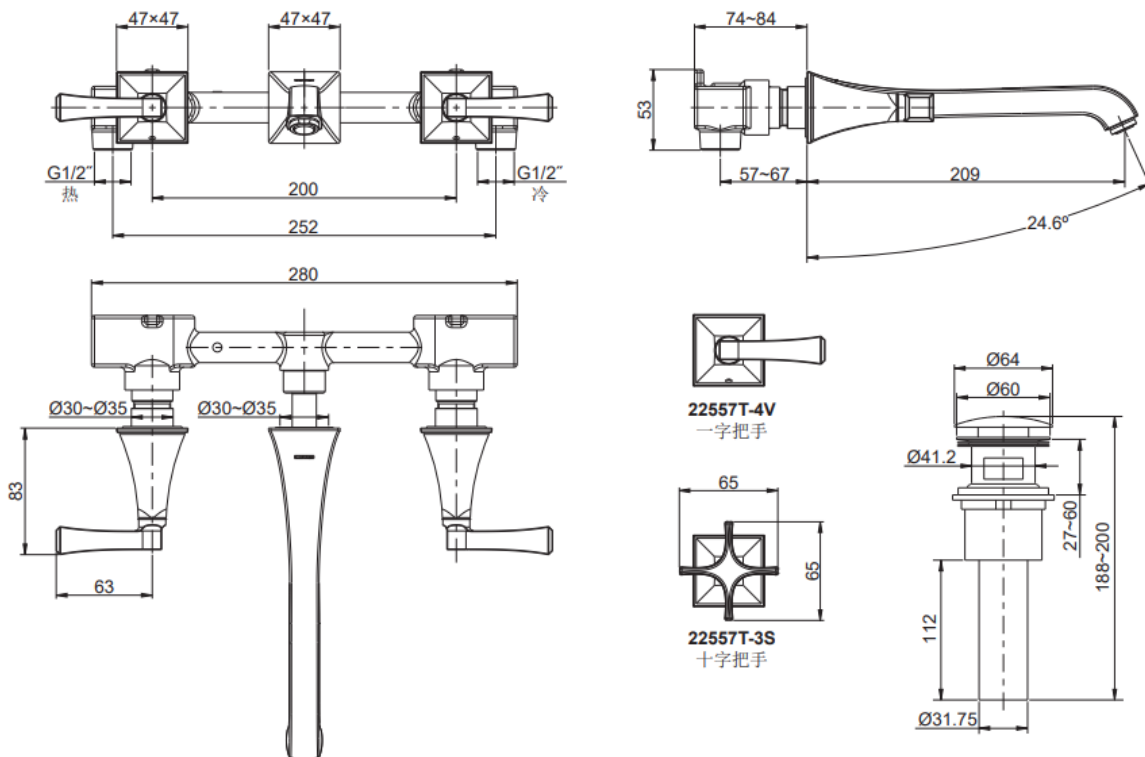

Brand : KOHLER
 Name : Memoirs dual handle wall mounted lavatory faucet
 Item Code : K-22557T-4V-RGD
 Designer :
 Color / Finish: Rose Gold
 Dimensions : (See data drawing below for dimensions)

Product info:

- Dual Handle wall mounted lavatory faucet
- Complete Faucet Products
- Durable Ceramic Valve
- Finish with Confidence

Flushing of pipe must be done before fittings are installed. Failure to do so voids the warranty.