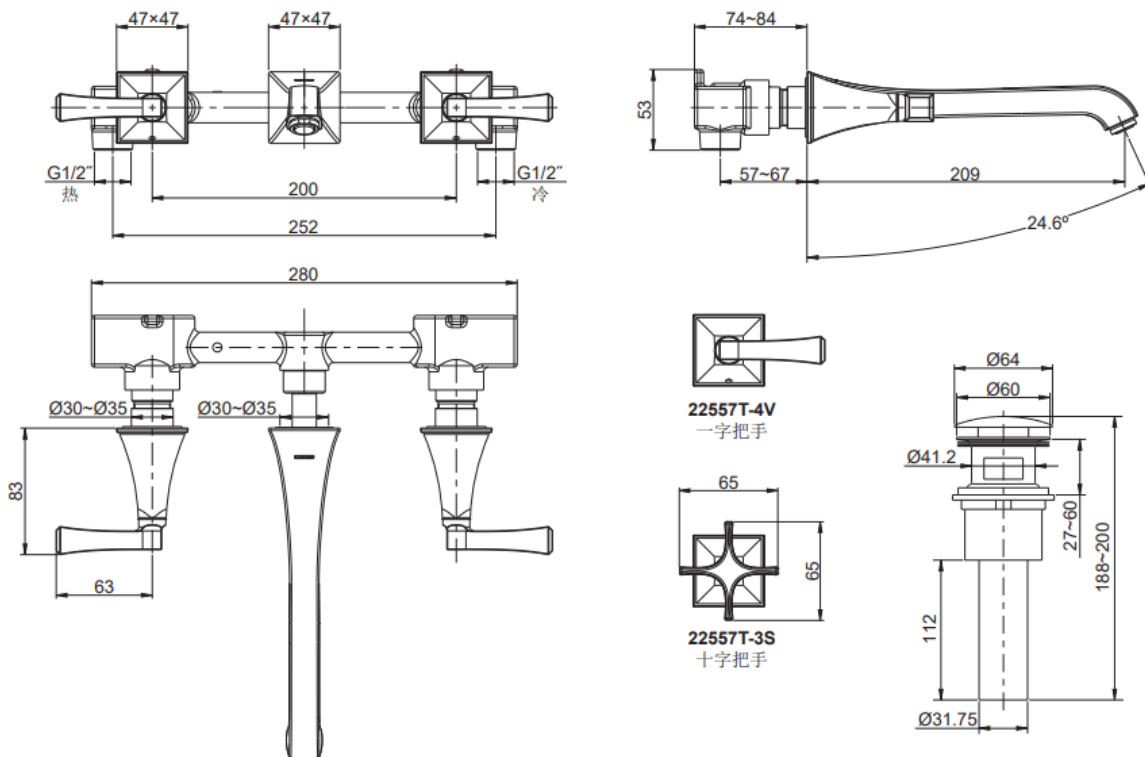

Brand : KOHLER  
 Name : Memoirs dual handle wall mounted lavatory faucet  
 Item Code : K-22557T-3S-BL  
 Designer :  
 Color / Finish: Blackened Bronze  
 Dimensions : (See data drawing below for dimensions)

**Product info:**

- Dual Handle wall mounted lavatory faucet
- Complete Faucet Products
- Durable Ceramic Valve
- Finish with Confidence

Flushing of pipe must be done before fittings are installed. Failure to do so voids the warranty.