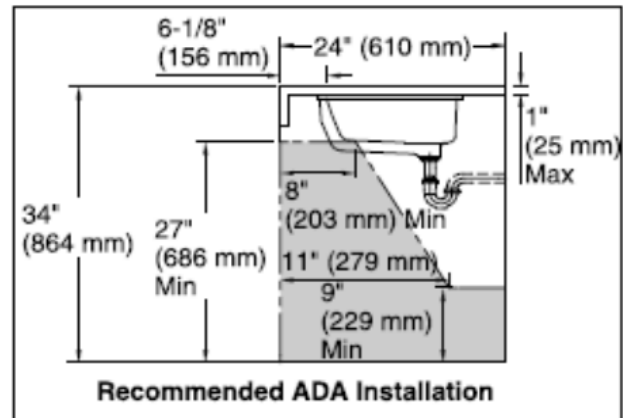

Brand : KOHLER  
 Name : LADENA Rectangular undercounter lavatory  
 Item Code : K2215X-0  
 Designer :  
 Color / Finish: White  
 Dimensions : 591 x 413 x 206 mm

**Product info:**

- Rectangular undercounter lavatory
- Vitreous china
- With overflow
- No Faucet hole

**Marble Installation**

**Wood Installation**

Flushing of pipe must be done before fittings are installed. Failure to do so voids the warranty.  
 Follow cleaning instructions and avoid using any harmful chemicals.  
 All information is for reference only. Installation shall always be based on the specs provided with actual delivered items.  
 For more info, visit [www.sanitecph.com](http://www.sanitecph.com)