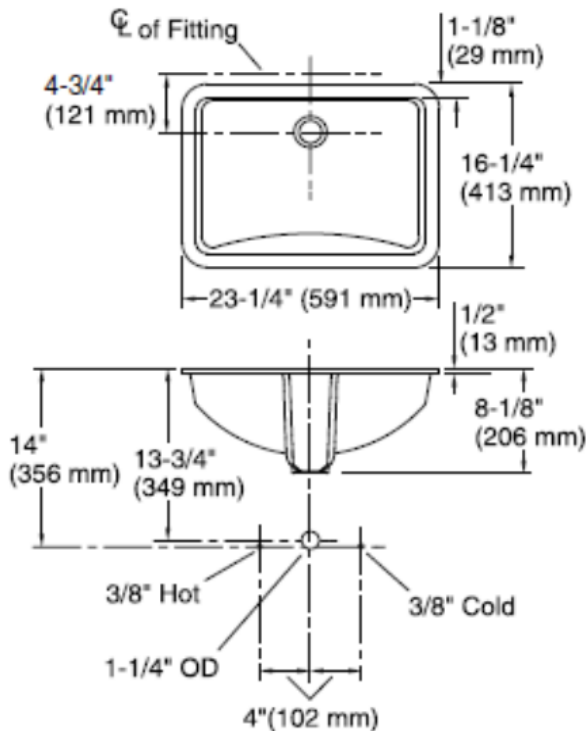

Brand : KOHLER  
 Name : LADENA Rectangular undercounter lavatory  
 Item Code : K2215X-0  
 Designer :  
 Color / Finish: White  
 Dimensions : 591 x 413 x 206 mm

**Product info:**

- Rectangular undercounter lavatory
- Vitreous china
- With overflow
- No Faucet hole