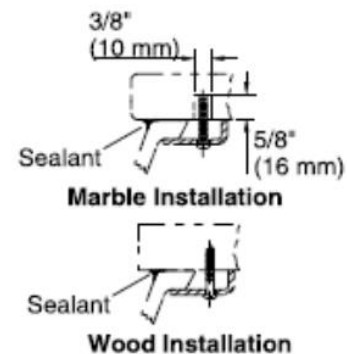

Brand : KOHLER
 Name : CAXTON Undercounter lavatory
 Item Code : K2211X-0
 Designer :
 Color / Finish: White
 Dimensions : 540 x 438 x 191 mm

Product info:

- Undercounted Lavatory
- Vitreous china
- With overflow