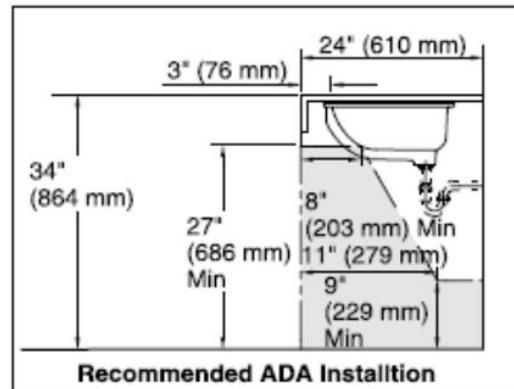

Brand : KOHLER
 Name : CAXTON Undercounter lavatory
 Item Code : K2211X-0
 Designer :
 Color / Finish: White
 Dimensions : 540 x 438 x 191 mm

Product info:

- Undercounted Lavatory
- Vitreous china
- With overflow