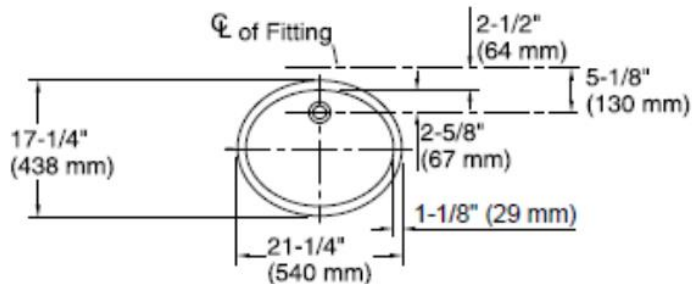

Brand : KOHLER
 Name : CAXTON Undercounter lavatory
 Item Code : K2211X-0
 Designer :
 Color / Finish: White
 Dimensions : 540 x 438 x 191 mm

Product info:

- Undercounted Lavatory
- Vitreous china
- With overflow