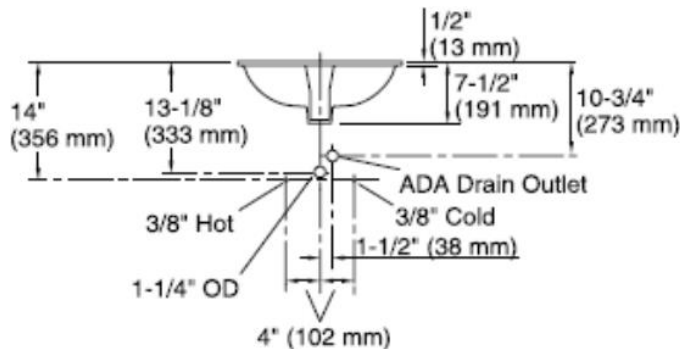

Brand : KOHLER
 Name : CAXTON Undercounter lavatory
 Item Code : K2211X-0
 Designer :
 Color / Finish: White
 Dimensions : 540 x 438 x 191 mm

Product info:

- Undercounted Lavatory
- Vitreous china
- With overflow