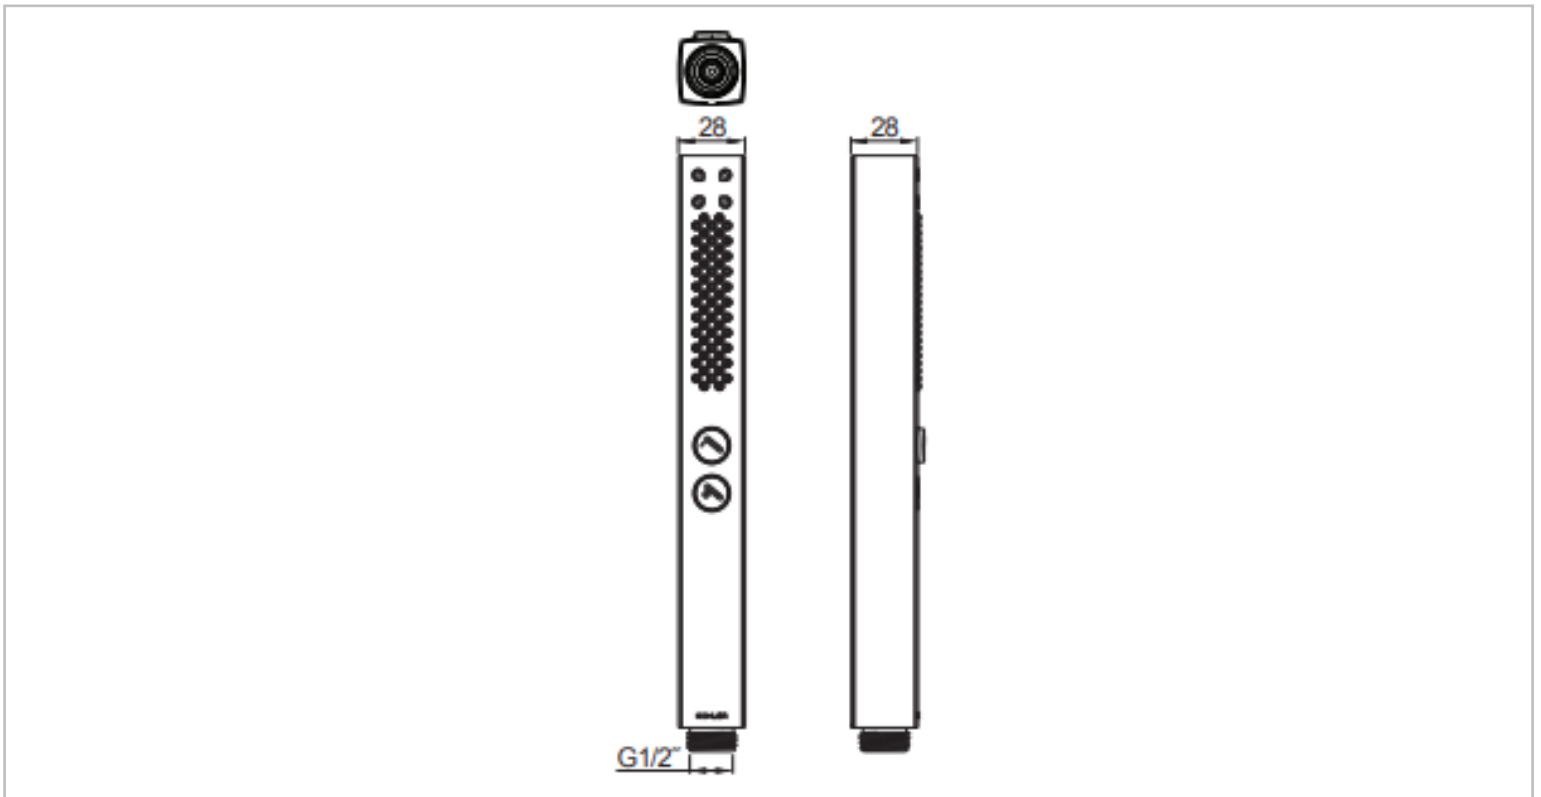

Brand : KOHLER  
Name : Shift Handheld Showerhead  
Item Code : K21336T-CP  
Designer :  
Color / Finish: Polished Chrome  
Dimensions : (See data drawing below for dimensions)

**Product info:**

- multi-function square handshower - contemporary style
- Finishes resist corrosion and tarnishing
- 2.5 gpm (9.5 lpm) maximum flow rate.