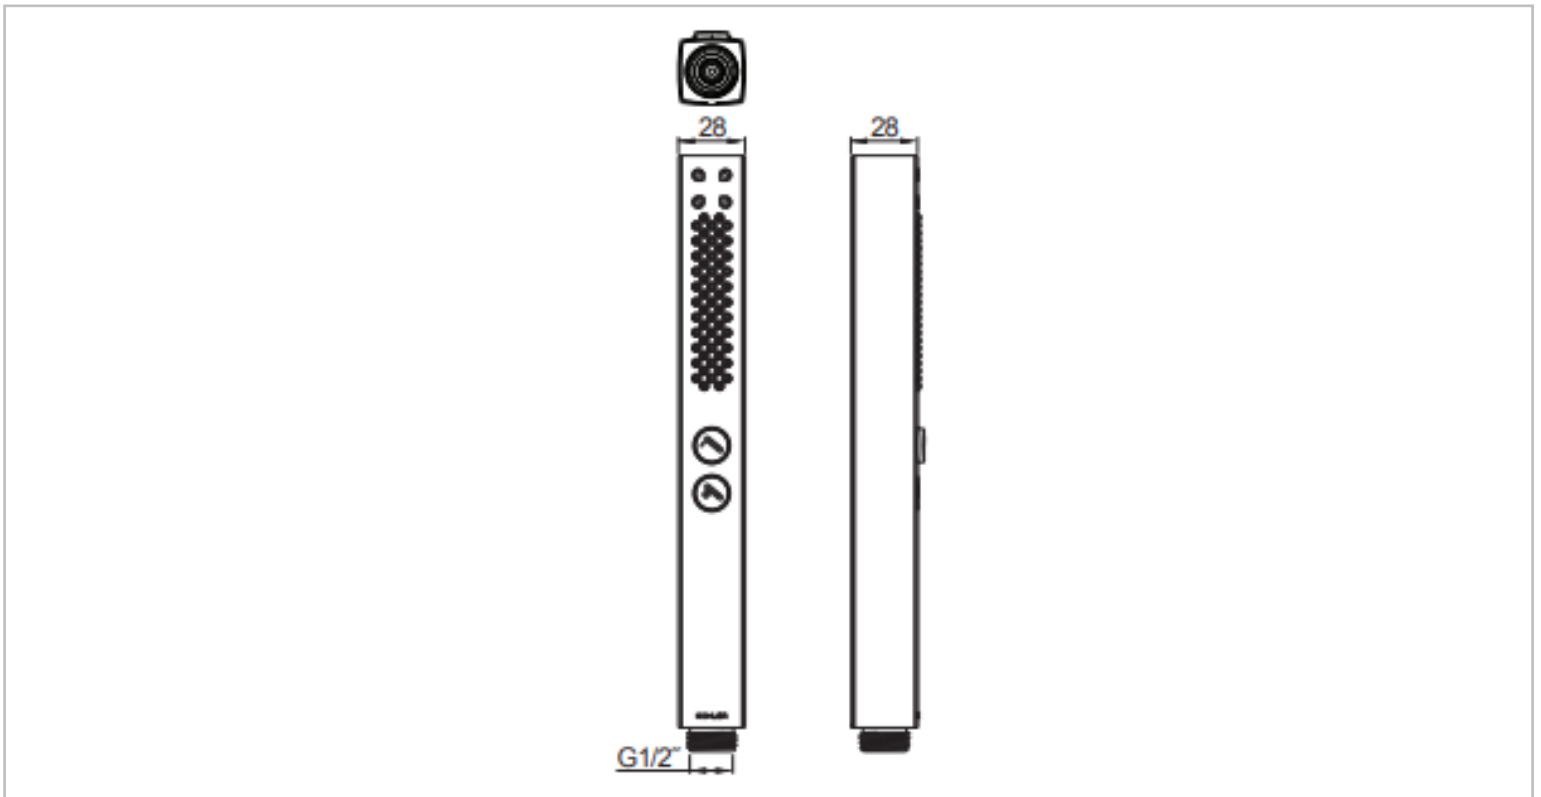

Brand : KOHLER  
Name : Shift Handheld Showerhead  
Item Code : K21336T-BL  
Designer :  
Color / Finish: Matt Black  
Dimensions : (See data drawing below for dimensions)

**Product info:**

- multi-function square handshower - contemporary style
- Finishes resist corrosion and tarnishing
- 2.5 gpm (9.5 lpm) maximum flow rate.