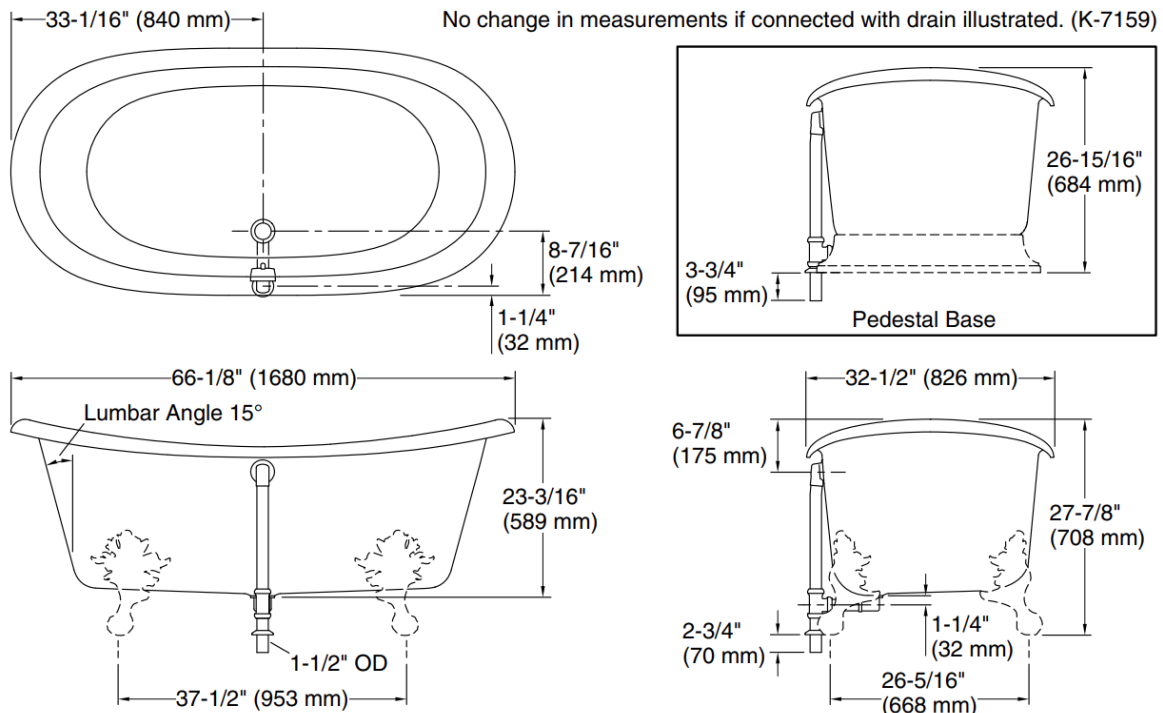

Brand : KOHLER
 Name : ARTIFACTS Cast Iron Tub
 Item Code : K21000T-P5-0
 Designer :
 Color / Finish: White/Black
 Dimensions : 1680 x 826 x 708 mm

Product info:

- Cast Iron Tub
- Freestanding design creates a striking focal point in your bathing area
- Integral lumbar support on both ends
- Safeguard® slip-resistant surface provides excellent traction underfoot
- Coordinates with Artifacts faucets and accessories
- Requires K204T-P5, K7159-CP, KR12066T-3-CP, and K9071T-CP)