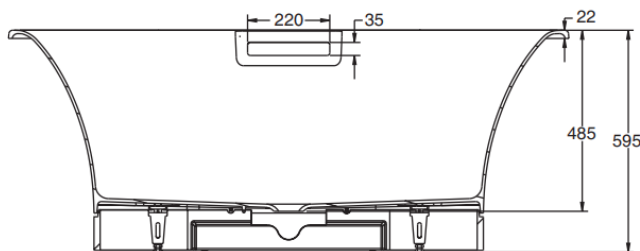

Brand : KOHLER
 Name : VOLUTE Cast Iron Tub
 Item Code : K20610T-GR-0
 Designer :
 Color / Finish: White
 Dimensions : 1500 x 800 x 485mm

Product info:

- Cast Iron Tub
- 1.5m in length meets the needs of bathrooms of smaller sizes.
- Compatible with 3-in-1 bath filler drain to add in more versatility.
- Sleek freestanding design is easy for transportation and installation.
- Optional grip rail can be purchased separately for 20610T-GR-0