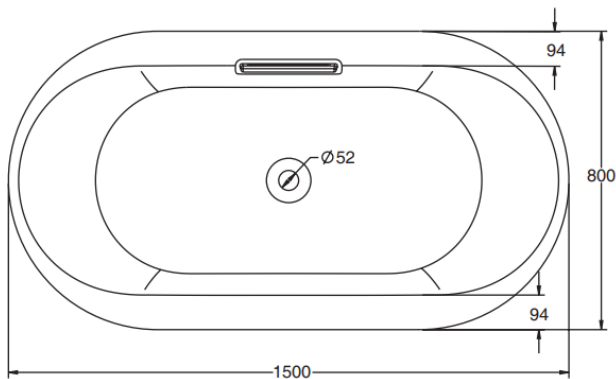

Brand : KOHLER
 Name : VOLUTE Cast Iron Tub
 Item Code : K20610T-GR-0
 Designer :
 Color / Finish: White
 Dimensions : 1500 x 800 x 485mm

Product info:

- Cast Iron Tub
- 1.5m in length meets the needs of bathrooms of smaller sizes.
- Compatible with 3-in-1 bath filler drain to add in more versatility.
- Sleek freestanding design is easy for transportation and installation.
- Optional grip rail can be purchased separately for 20610T-GR-0