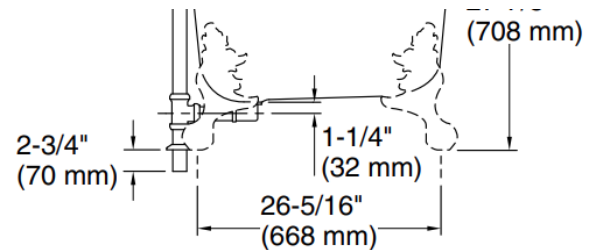

Brand : KOHLER
 Name : ARTIFACTS Tub Feet
 Item Code : K204T-P5
 Designer :
 Color / Finish: White/Black
 Dimensions : 1680 x 826 x 708 mm

Product info:

- Tub Feet
- Durable cast iron construction with painted finish
- Requires K21000T-P5-0, K7159-CP, KR12066T-3-CP, and K9071T-CP)