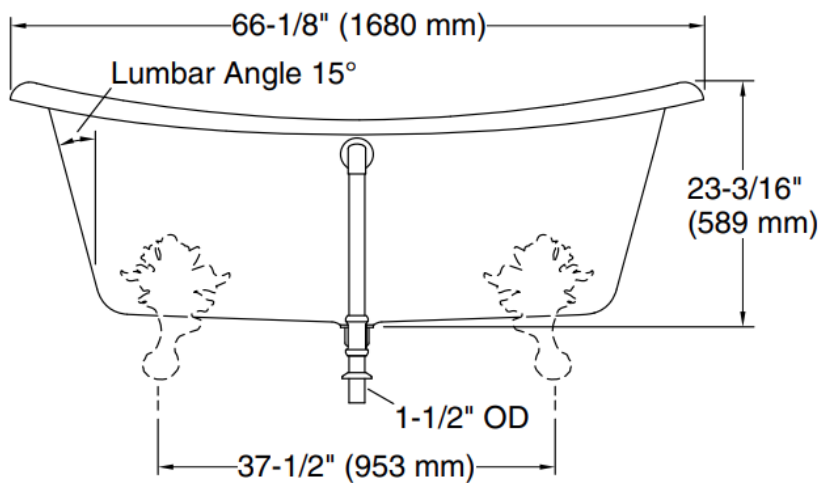

Brand : KOHLER
 Name : ARTIFACTS Tub Feet
 Item Code : K204T-P5
 Designer :
 Color / Finish: White/Black
 Dimensions : 1680 x 826 x 708 mm

Product info:

- Tub Feet
- Durable cast iron construction with painted finish
- Requires K21000T-P5-0, K7159-CP, KR12066T-3-CP, and K9071T-CP)