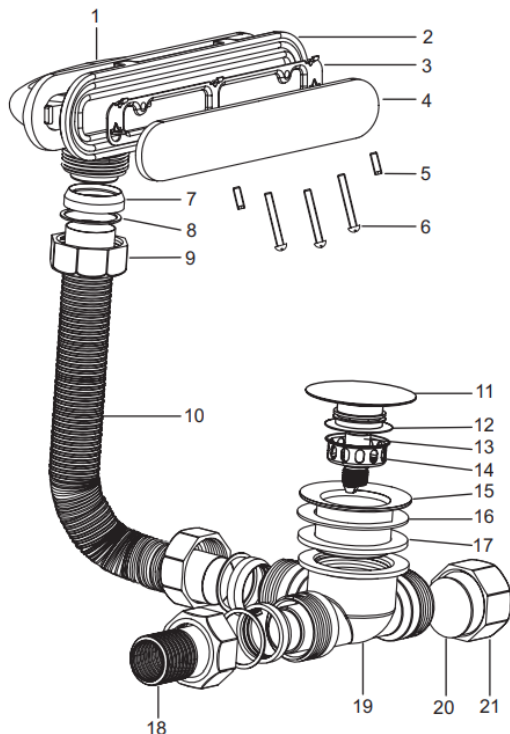

Brand : KOHLER  
Name : Bath drain  
Item Code : K18355T-SN

Designer :  
Color / Finish: Polished Nickel  
Dimensions :

Product info:

- Bath Drain

Flushing of pipe must be done before fittings are installed. Failure to do so voids the warranty.  
Follow cleaning instructions and avoid using any harmful chemicals.  
All information is for reference only. Installation shall always be based on the specs provided with actual delivered items.  
For more info, visit [www.sanitecph.com](http://www.sanitecph.com)