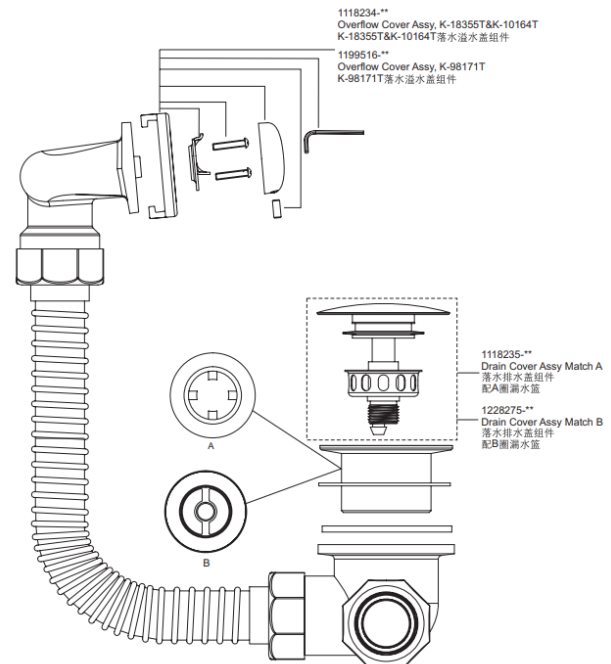

Brand : KOHLER  
Name : Bath drain  
Item Code : K18355T-SN

Designer :  
Color / Finish: Polished Nickel  
Dimensions :

Product info:

- Bath Drain

Flushing of pipe must be done before fittings are installed. Failure to do so voids the warranty.  
Follow cleaning instructions and avoid using any harmful chemicals.  
All information is for reference only. Installation shall always be based on the specs provided with actual delivered items.  
For more info, visit [www.sanitecph.com](http://www.sanitecph.com)