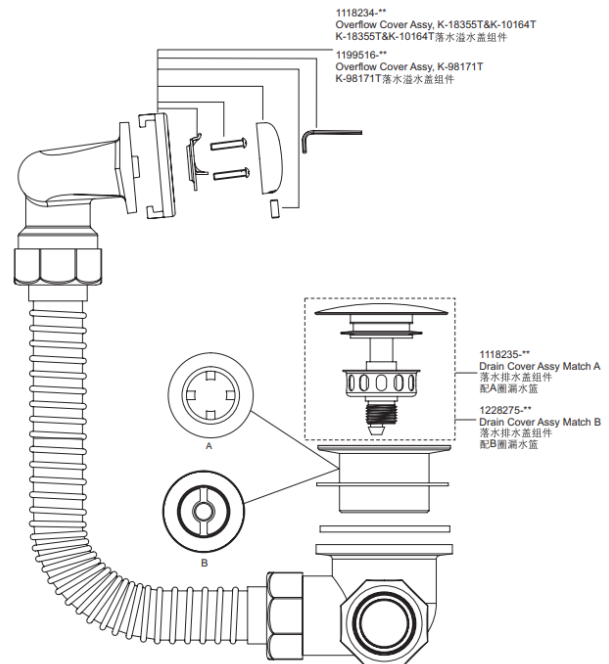

Brand : KOHLER
 Name : Bath drain
 Item Code : K18355T-CP
 Designer :
 Color / Finish: Polished Chrome, Black
 Dimensions :

Product info:
 • Bath Drain

Flushing of pipe must be done before fittings are installed. Failure to do so voids the warranty.
 Follow cleaning instructions and avoid using any harmful chemicals.
 All information is for reference only. Installation shall always be based on the specs provided with actual delivered items.
 For more info, visit www.sanitecph.com