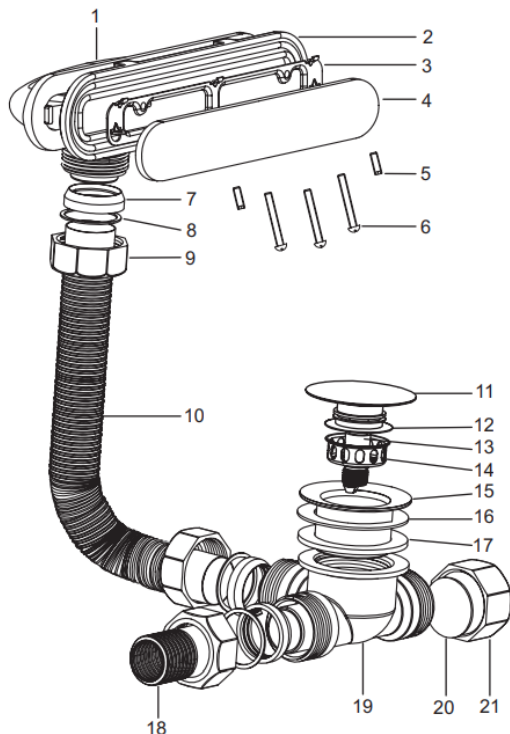

Brand : KOHLER
 Name : Bath drain
 Item Code : K18355T-CP
 Designer :
 Color / Finish: Polished Chrome, Black
 Dimensions :

Product info:
 • Bath Drain

Flushing of pipe must be done before fittings are installed. Failure to do so voids the warranty.
 Follow cleaning instructions and avoid using any harmful chemicals.
 All information is for reference only. Installation shall always be based on the specs provided with actual delivered items.
 For more info, visit www.sanitecph.com