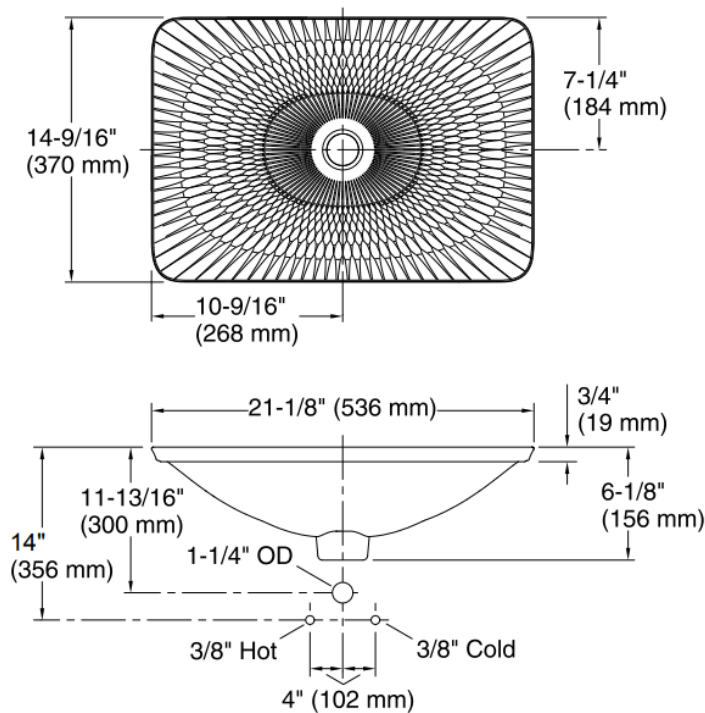

Brand : KOHLER
 Name : DERRING CARRILON® RECTANGLE WADING POOL Vessel Type Lavatory
 Item Code : K17916-RL-K8
 Designer :
 Color / Finish: Translucent White
 Dimensions : 536 x 370 mm

Product info:

- Vessel Lavatory
- No faucet holes; requires wall- or counter-mount faucet
- Vitreous China
- No faucet hole
- With overflow drain