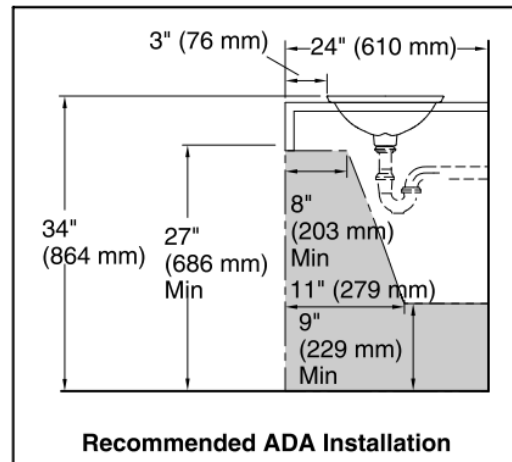

Brand : KOHLER
 Name : DERRING CARRILON® RECTANGLE WADING POOL Vessel Type Lavatory
 Item Code : K17916-RL-K8
 Designer :
 Color / Finish: Translucent White
 Dimensions : 536 x 370 mm

Product info:

- Vessel Lavatory
- No faucet holes; requires wall- or counter-mount faucet
- Vitreous China
- No faucet hole
- With overflow drain