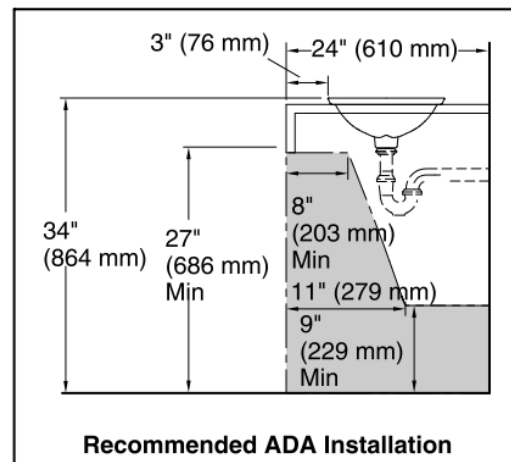

Brand : KOHLER
 Name : DERRING CARRILON® RECTANGLE WADING POOL Vessel Type Lavatory
 Item Code : K17916-RL-RB2
 Designer :
 Color / Finish: Bourbon Rutile
 Dimensions : 536 x 370 mm

Product info:

- Vessel Lavatory
- No faucet holes; requires wall- or counter-mount faucet
- Vitreous China
- No faucet hole
- With overflow drain