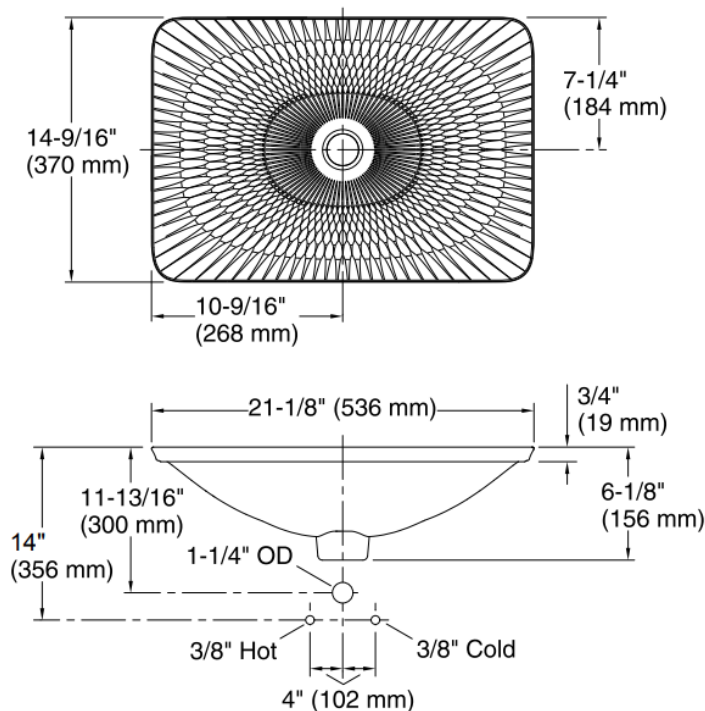

Brand : KOHLER
 Name : DERRING CARRILON® RECTANGLE WADING POOL Vessel Type Lavatory
 Item Code : K17916-RL-RB2
 Designer :
 Color / Finish: Bourbon Rutile
 Dimensions : 536 x 370 mm

Product info:

- Vessel Lavatory
- No faucet holes; requires wall- or counter-mount faucet
- Vitreous China
- No faucet hole
- With overflow drain