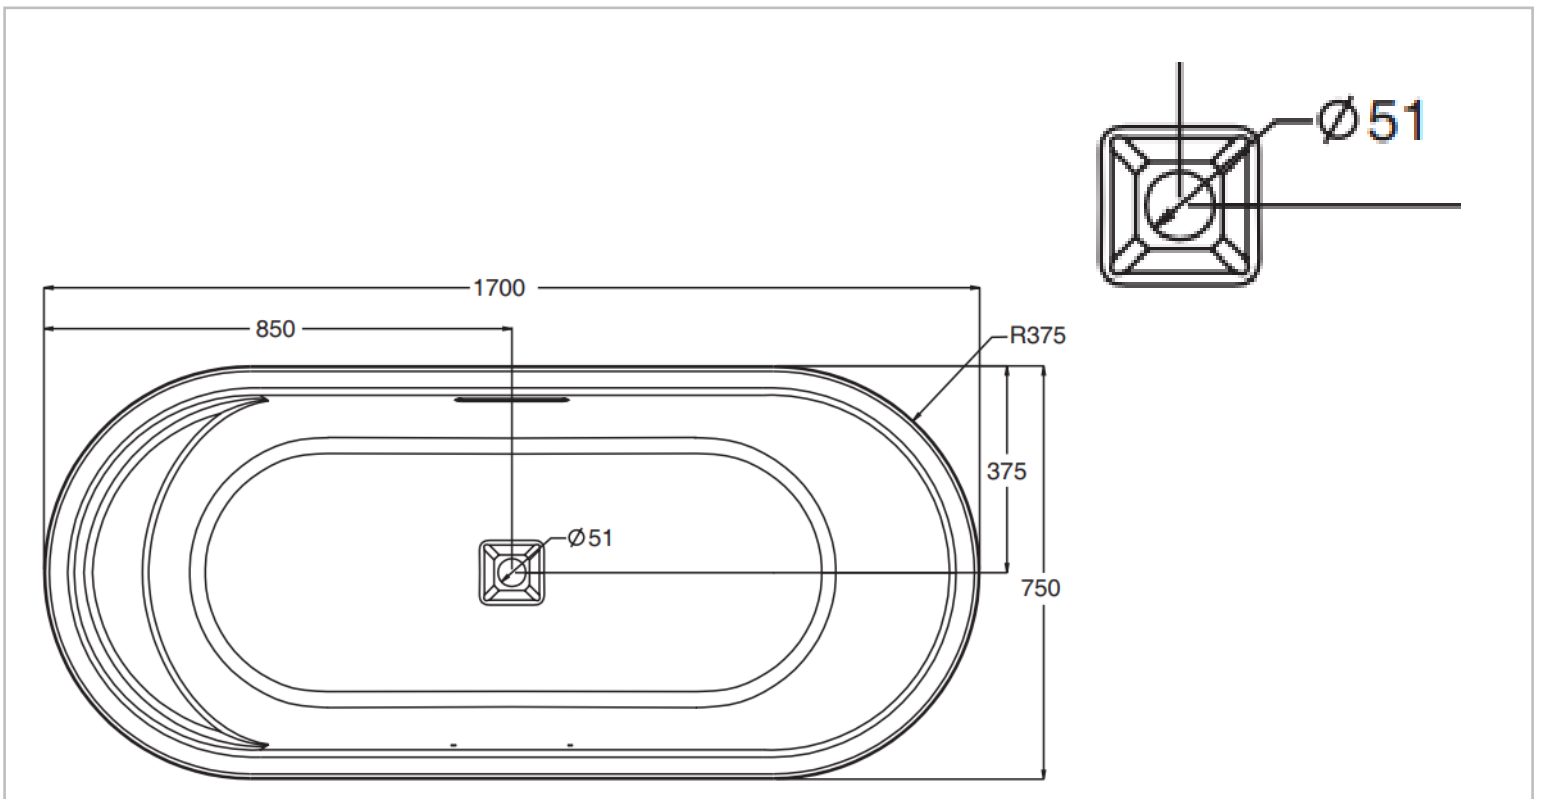

Brand : KOHLER
Name : Bath Drain
Item Code : K17758T-CP
Designer :
Color / Finish: Polished Chrome
Dimensions :

Product info:
• Bath Drain

Flushing of pipe must be done before fittings are installed. Failure to do so voids the warranty.
Follow cleaning instructions and avoid using any harmful chemicals.
All information is for reference only. Installation shall always be based on the specs provided with actual delivered items.
For more info, visit www.sanitecph.com