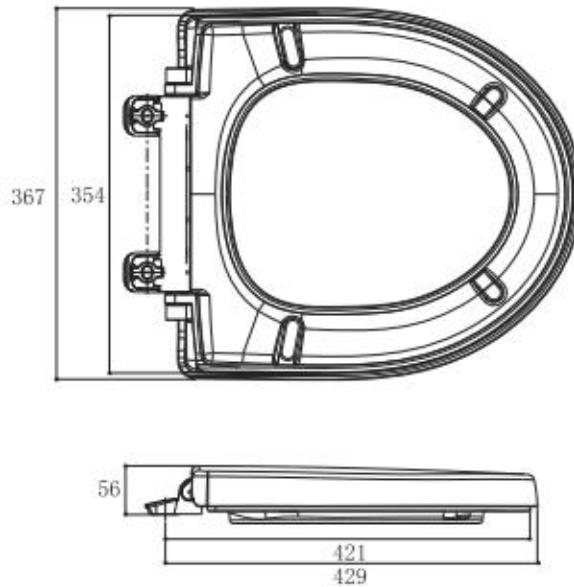

Brand : KOHLER
Name : Quiet close seat & cover
Item Code : K17674T-0
Designer :
Color / Finish: White
Dimensions : 429 x 56 mm

Product info:

- Quiet close seat & cover
- Quick-Release seat
- The perfect cylinder design suitable for a variety of bathroom layouts