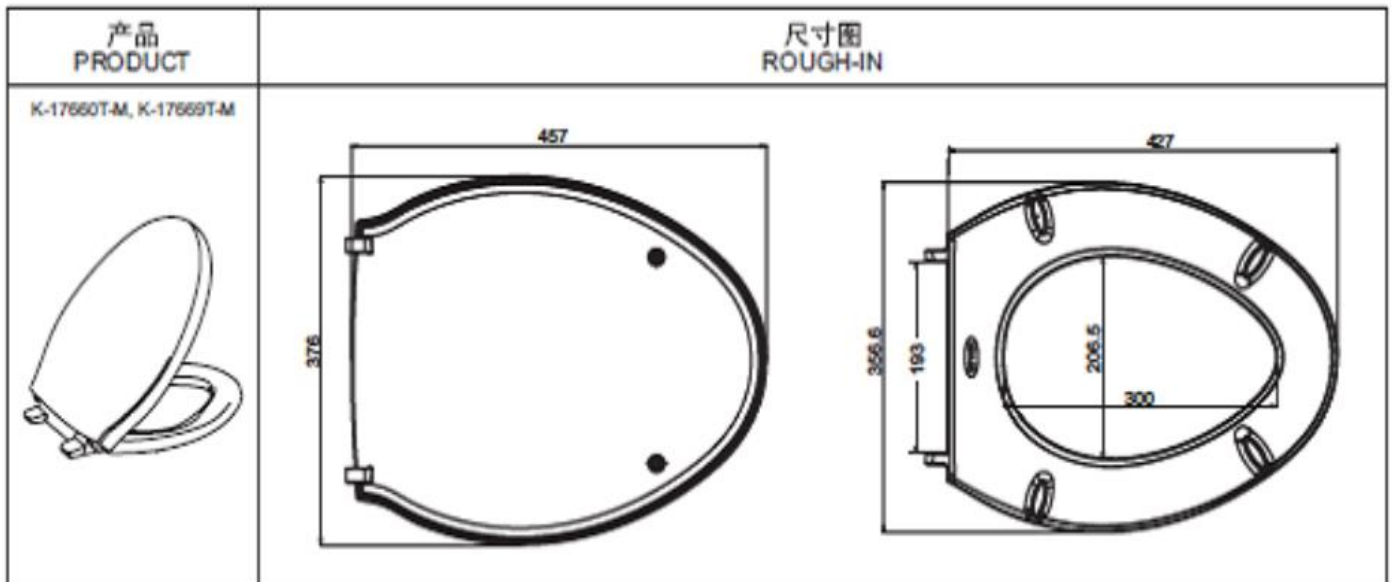

Brand : KOHLER
 Name : VIA Quiet-close seat & cover
 Item Code : K17660T-M-0
 Designer :
 Color / Finish: White
 Dimensions : 477 x 375 mm

- Product info:
- Quiet Close seat
 - Cover

Flushing of pipe must be done before fittings are installed. Failure to do so voids the warranty.
 Follow cleaning instructions and avoid using any harmful chemicals.
 All information is for reference only. Installation shall always be based on the specs provided with actual delivered items.
 For more info, visit www.sanitecph.com