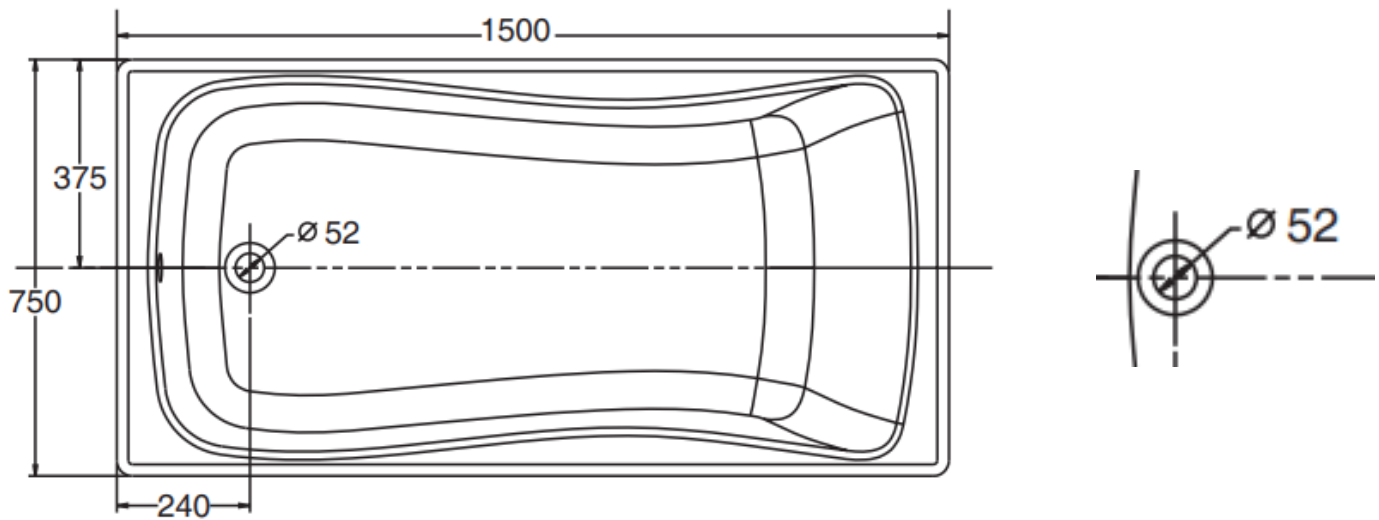

Brand : KOHLER
Name : 2 x Grip rails
Item Code : K17275T-CP
Designer :
Color / Finish: Stainless Steel
Dimensions :

Product info:

- 2 x Grip rails
- Optional grip rail can be purchased for 17270T-GR-0

Flushing of pipe must be done before fittings are installed. Failure to do so voids the warranty.
Follow cleaning instructions and avoid using any harmful chemicals.
All information is for reference only. Installation shall always be based on the specs provided with actual delivered items.
For more info, visit www.sanitecph.com