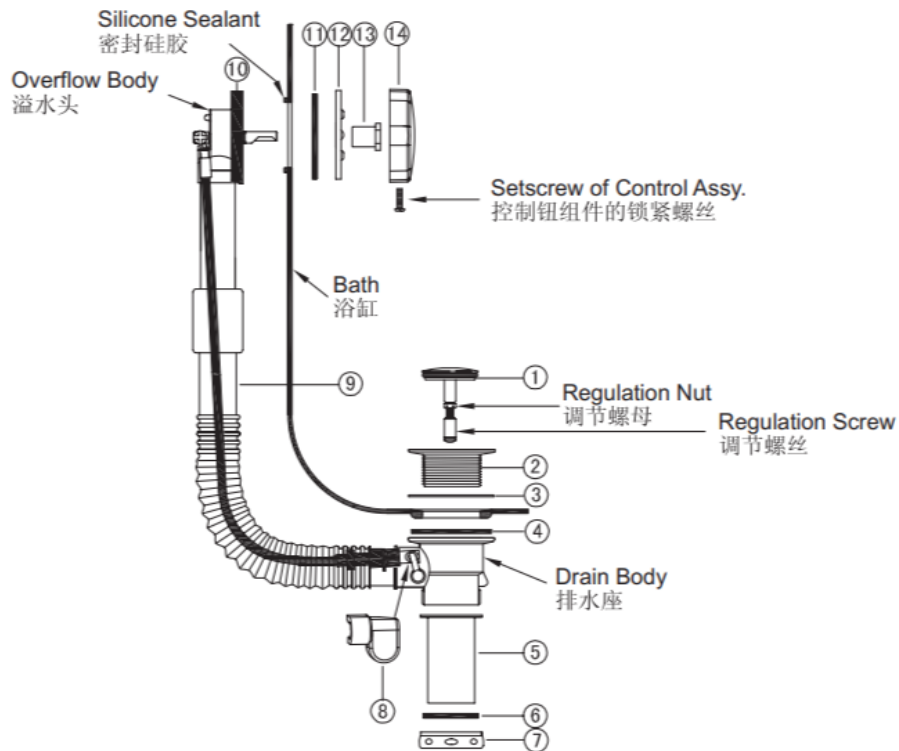

Brand : KOHLER
 Name : PORTRAIT Bath drain
 Item Code : K17254T-CP
 Designer :
 Color / Finish: Chrome Polished
 Dimensions :

Product info:
 • Bath Drain

Flushing of pipe must be done before fittings are installed. Failure to do so voids the warranty.
 Follow cleaning instructions and avoid using any harmful chemicals.
 All information is for reference only. Installation shall always be based on the specs provided with actual delivered items.
 For more info, visit www.sanitecph.com