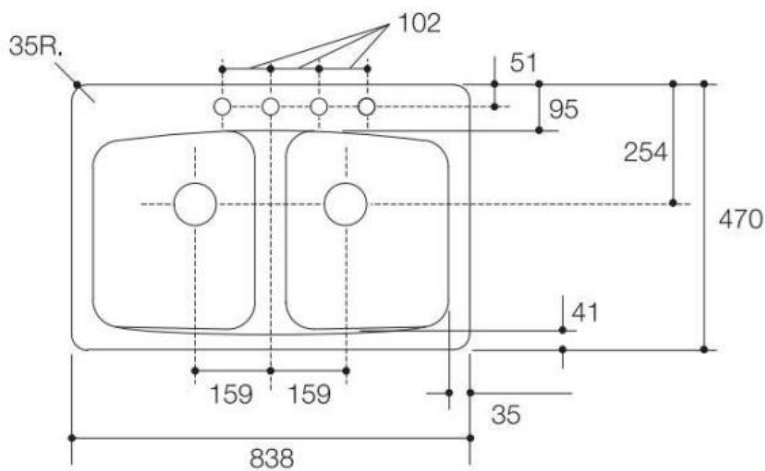

Brand : KOHLER
 Name : BROOKFIELD Double-equal self rimming kitchen sink
 Item Code : K17250T-1S-0
 Designer :
 Color / Finish: White
 Dimensions : 83.8 x 47 x 22 cm

Product info:

- Material: Cast iron
- Installation: Self-rimming
- Strainer and S-trap are included