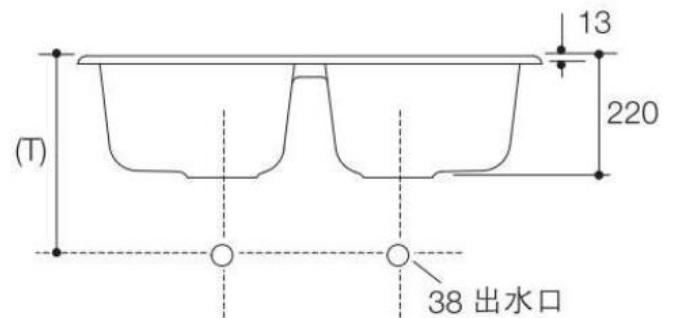

Brand : KOHLER
 Name : BROOKFIELD Double-equal self rimming kitchen sink
 Item Code : K17250T-1S-0
 Designer :
 Color / Finish: White
 Dimensions : 83.8 x 47 x 22 cm

Product info:

- Material: Cast iron
- Installation: Self-rimming
- Strainer and S-trap are included