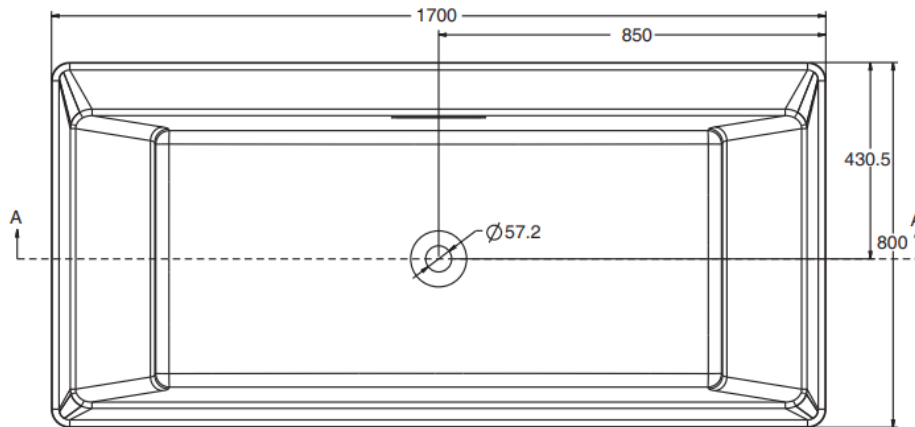

Brand : KOHLER
 Name : Reve Cast Iron Tub
 Item Code : K16499T-0
 Designer :
 Color / Finish: White
 Dimensions : 1700 X 800 X 465 mm

Product info:

- Cast Iron tub
- Geometric and simple design
- Slotted overflows allows for deep soaking
- Drop-in installation
- Requires K18355T-SN