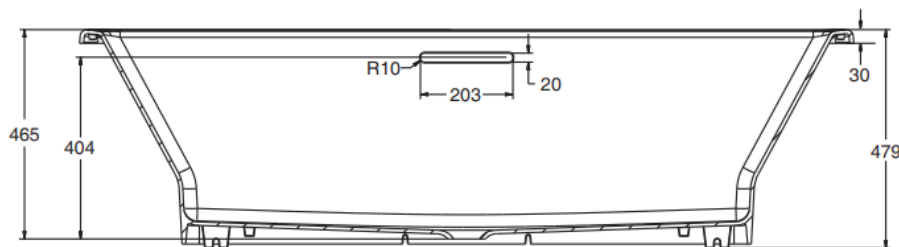

Brand : KOHLER
 Name : Reve Cast Iron Tub
 Item Code : K16499T-0
 Designer :
 Color / Finish: White
 Dimensions : 1700 X 800 X 465 mm

Product info:

- Cast Iron tub
- Geometric and simple design
- Slotted overflows allows for deep soaking
- Drop-in installation
- Requires K18355T-SN