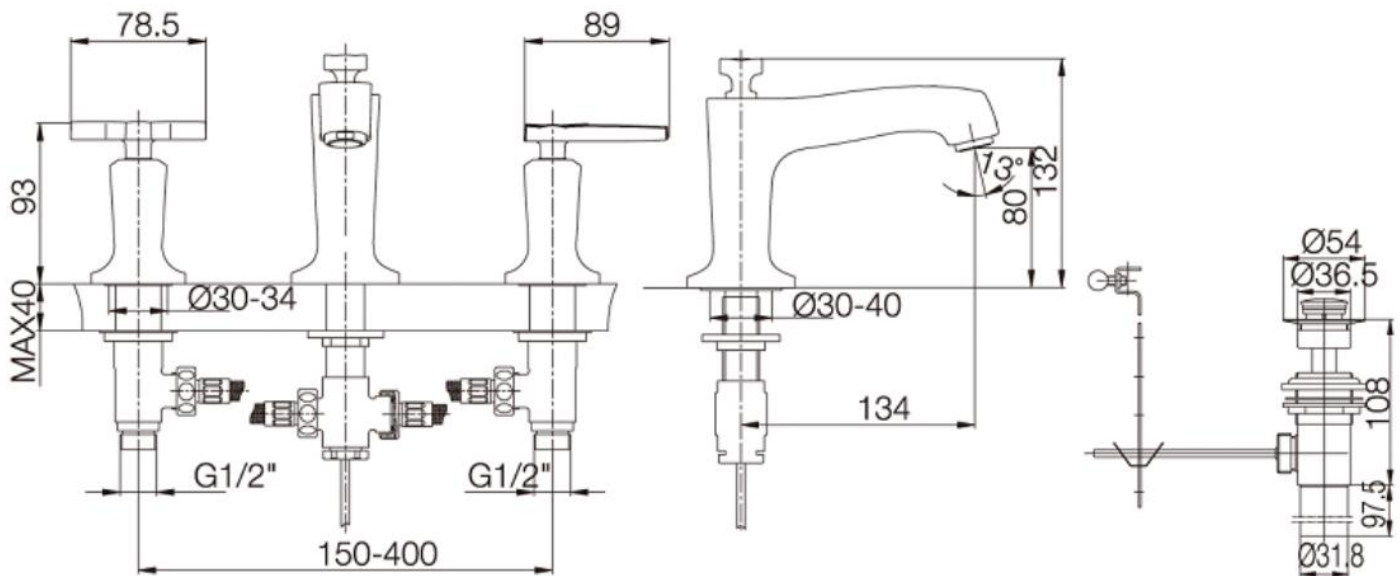

Brand : KOHLER  
 Name : Margaux 3-Hole Lavatory Faucet (Lever)  
 Item Code : K-16232T-4-CP  
 Designer :  
 Color / Finish: Polished Chrome  
 Dimensions : 134 mm Reach  
 80 mm Height

**Product info:**

- 3 Hole Lavatory faucet
- Handle: Lever
- Includes: Spout, valve, aerator, handle, drain
- Finishes resist corrosion and tarnishing

Flushing of pipe must be done before fittings are installed. Failure to do so voids the warranty.