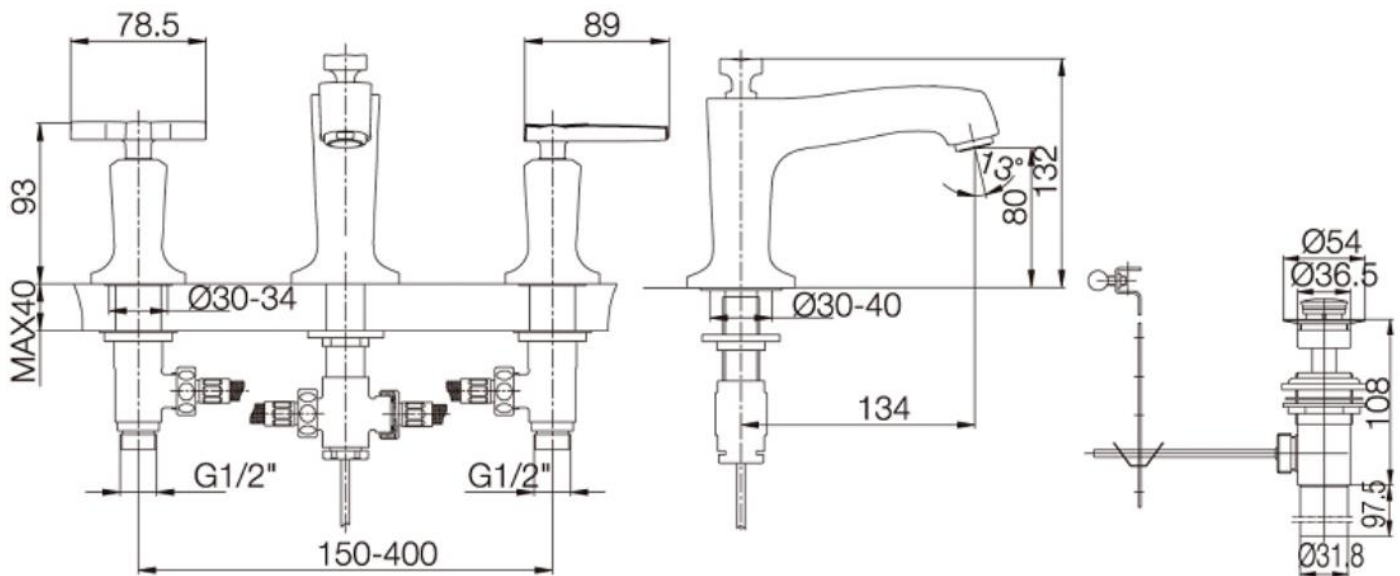

Brand : KOHLER  
 Name : Margaux 3-Hole Lavatory Faucet (Cross)  
 Item Code : K-16232T-3-CP  
 Designer :  
 Color / Finish: Chrome Polished  
 Dimensions : 134 mm Reach  
 80 mm Height

**Product info:**

- 3 Hole Lavatory faucet
- Handle: Lever
- Includes: Spout, valve, aerator, handle, drain
- Finishes resist corrosion and tarnishing

Flushing of pipe must be done before fittings are installed. Failure to do so voids the warranty.