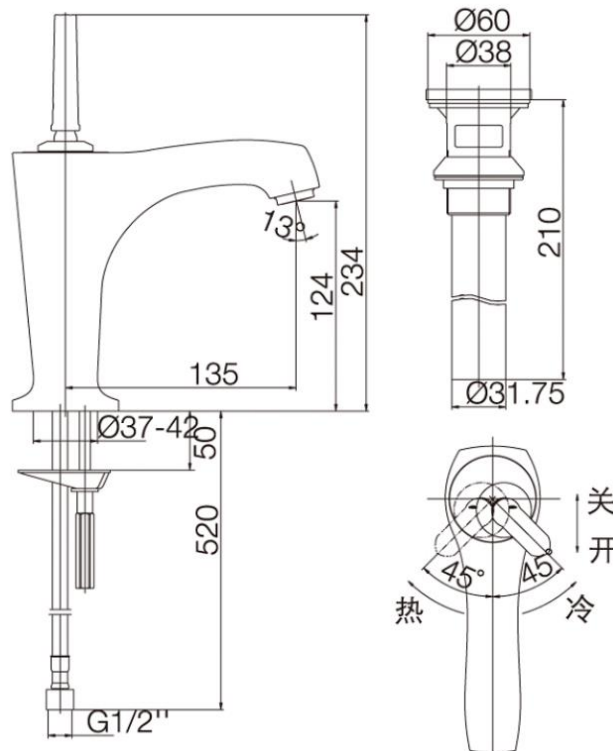

Brand : KOHLER  
Name : Margaux single hole lavatory faucet  
Item Code : K-16230T-4-CP

Designer :

Color / Finish: Polished Chrome  
Dimensions : 135 mm Reach  
124 mm Reach

**Product info:**

- Single Hole Lavatory Faucet
- Handle: Lever
- Includes: Spout, valve, aerator, handle, pop-up drain, supplies
- Finishes resist corrosion and tarnishing