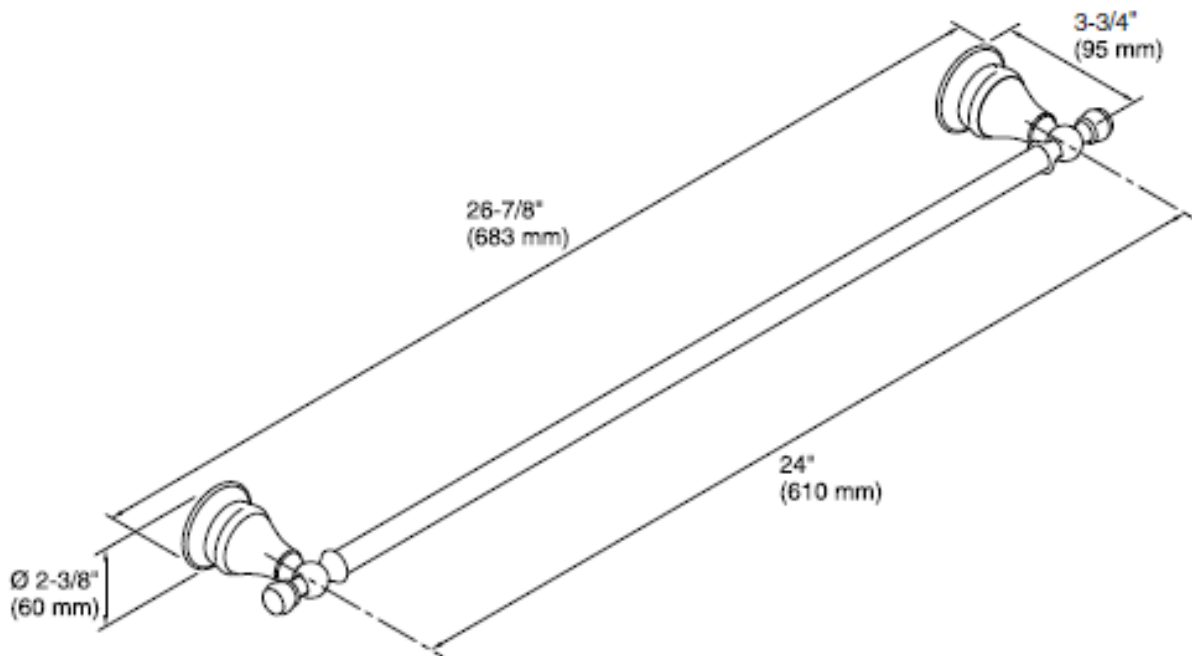

Brand : KOHLER
Name : REVIVAL 24" Towel bar
Item Code : K16150T-CP
Designer :
Color / Finish: Polished Chrome
Dimensions : 683 mm x 95 mm x 60 mm

Product info:

- 24" Towel Bar

Flushing of pipe must be done before fittings are installed. Failure to do so voids the warranty.