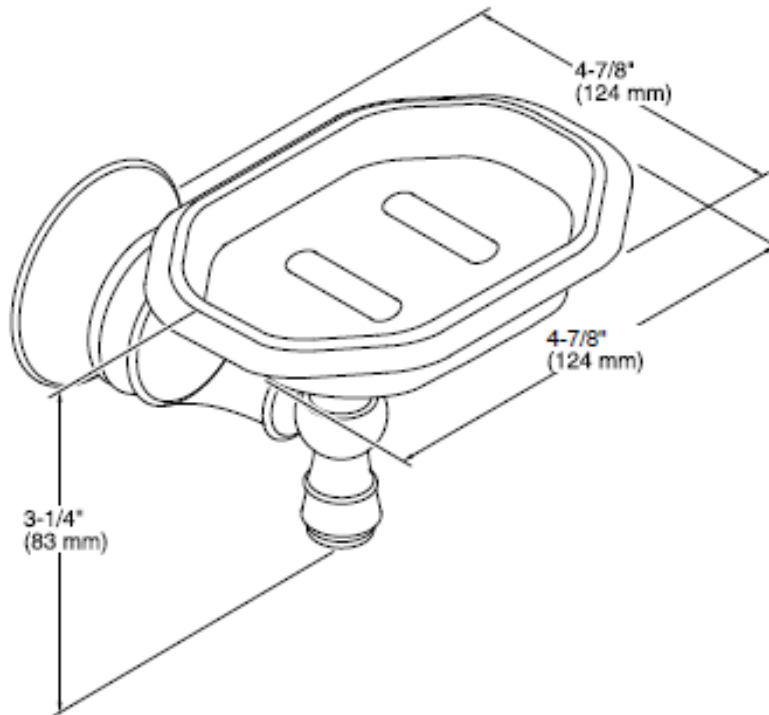

Brand : KOHLER
Name : REVIVAL Soap holder
Item Code : K16142T-CP
Designer :
Color / Finish: Polished Chrome
Dimensions : 124 mm x 124 mm x 83 mm

Product info:

- Soap disc with Holder

Flushing of pipe must be done before fittings are installed. Failure to do so voids the warranty.