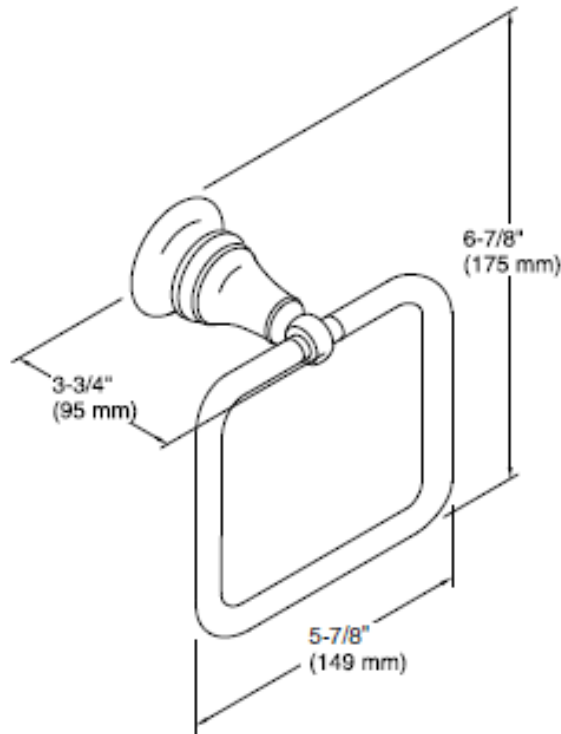

Brand : KOHLER  
Name : REVIVAL Towel ring  
Item Code : K16140T-CP  
Designer :  
Color / Finish: Polished Chrome  
Dimensions : 95 mm x 149 mm x 175 mm

Product info:  
• Towel Ring

Flushing of pipe must be done before fittings are installed. Failure to do so voids the warranty.  
Follow cleaning instructions and avoid using any harmful chemicals.  
All information is for reference only. Installation shall always be based on the specs provided with actual delivered items.  
For more info, visit [www.sanitecph.com](http://www.sanitecph.com)