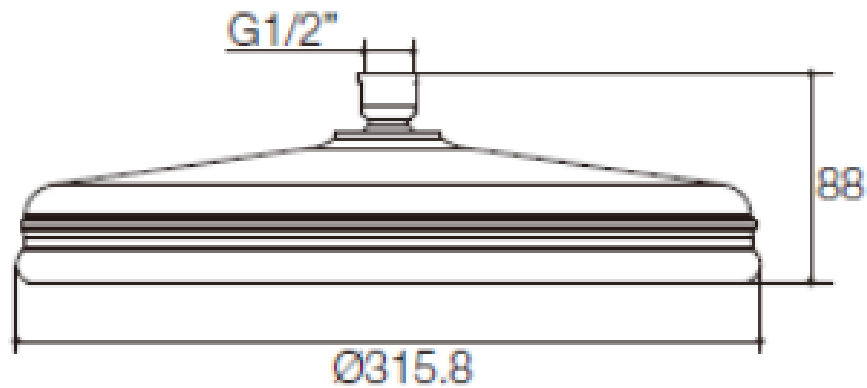

Brand : KOHLER  
Name : 12" Katalyst air shower head  
Item Code : K-15993T-CL-CP  
Designer :  
Color / Finish: Polished Chrome  
Dimensions : Ø315.8 x 88 mm

Product info:

- Air shower head
- Finishes resist corrosion and tarnishing