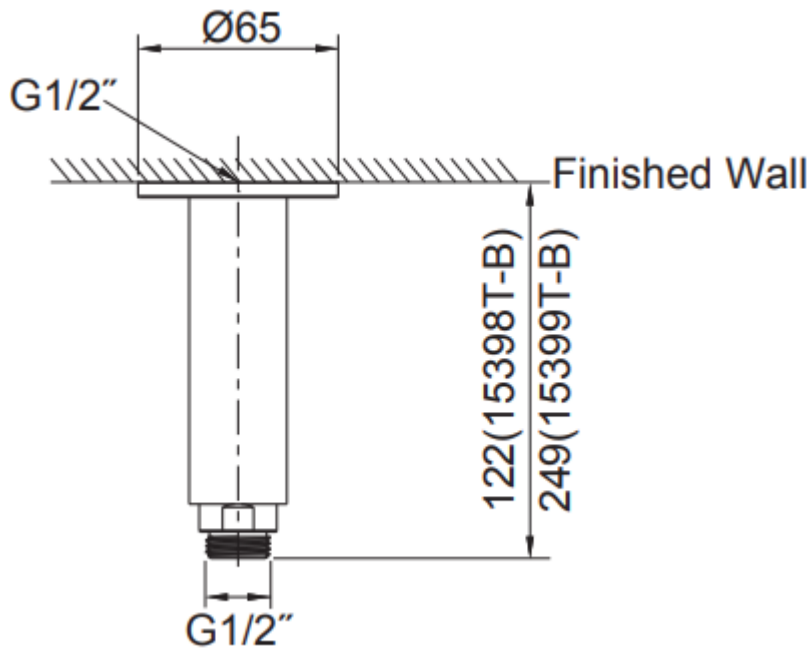

Brand : KOHLER
Name : TAUT Ceiling-mount Shower Arm
Item Code : K-15398T-B-BL

Designer :
Color / Finish: Matt Black
Dimensions : (See data drawing for specs)

Product info:

- Ceiling-mount shower arm
- Finishes resist corrosion and tarnishing
- Full Coverage of Spray
- Katalyst Air technology
- Finishes resist corrosion and tarnishing