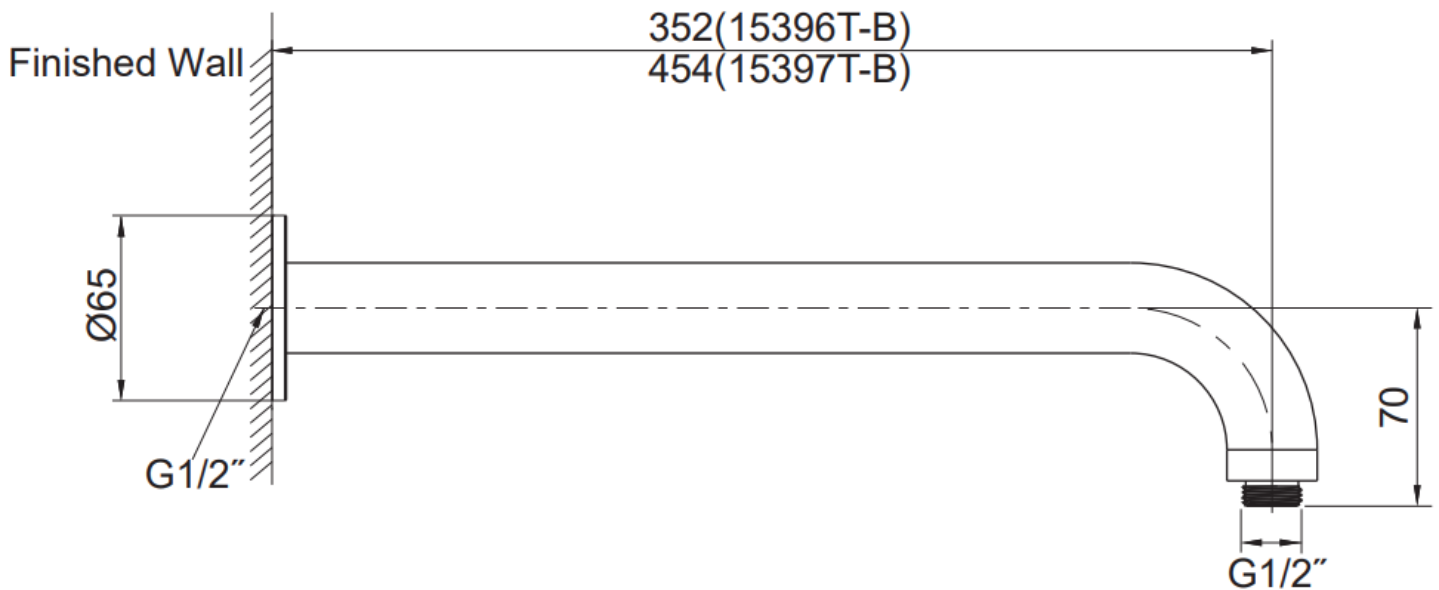

Brand : KOHLER  
Name : Artifacts 19" Wall-Mount Shower Arm  
Item Code : K-15397T-B-CP

Designer :

Color / Finish: Polished Chrome  
Dimensions : 454 x 70 x Ø65 mm

**Product info:**

- Wall mount shower arm
- Perfectly pair with Katalyst® Air showerhead