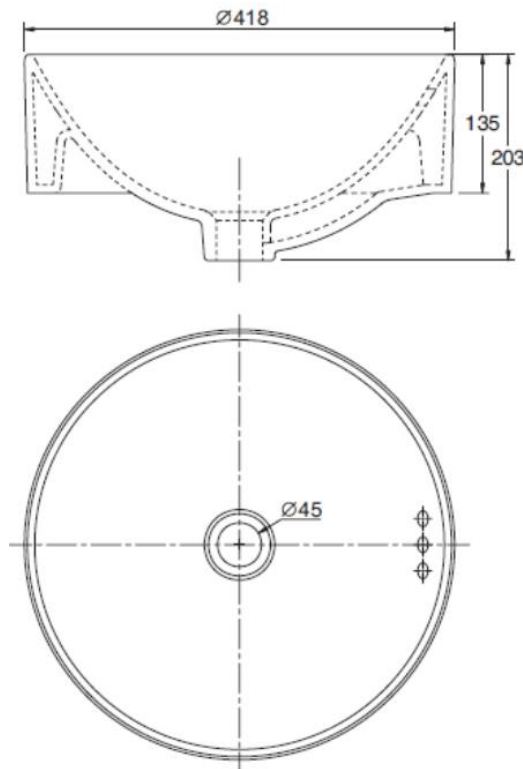

Brand : KOHLER
Name : LAURETTE Chalice round vessel
Item Code : K14800T-PK-0
Designer :
Color / Finish: Platinum
Dimensions : 418 x 418 mm

Product info:

- Round vessel lavatory
- Vitreous china
- Installation type: Vessel
- No faucet hole
- With overflow drain