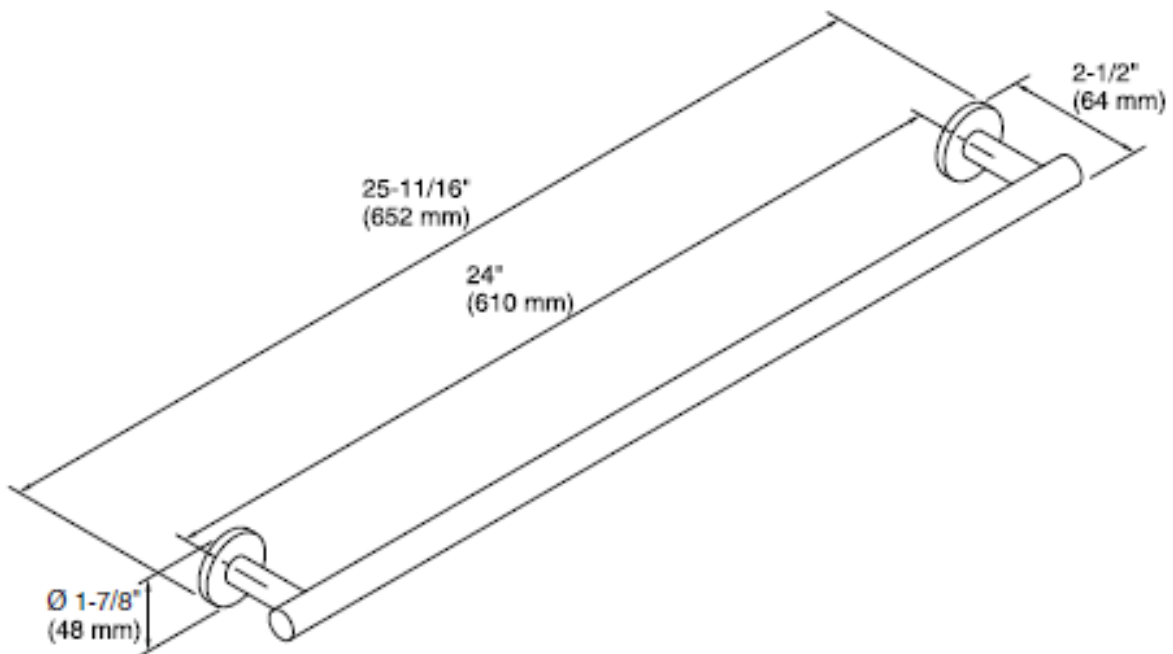

Brand : KOHLER  
Name : STILLNESS 24 Towel Bar  
Item Code : K14451T-SN  
Designer :  
Color / Finish: Polished Nickel  
Dimensions : 64 mm x 652 mm x 48 mm

Product info:

- Towel Bar

Flushing of pipe must be done before fittings are installed. Failure to do so voids the warranty.