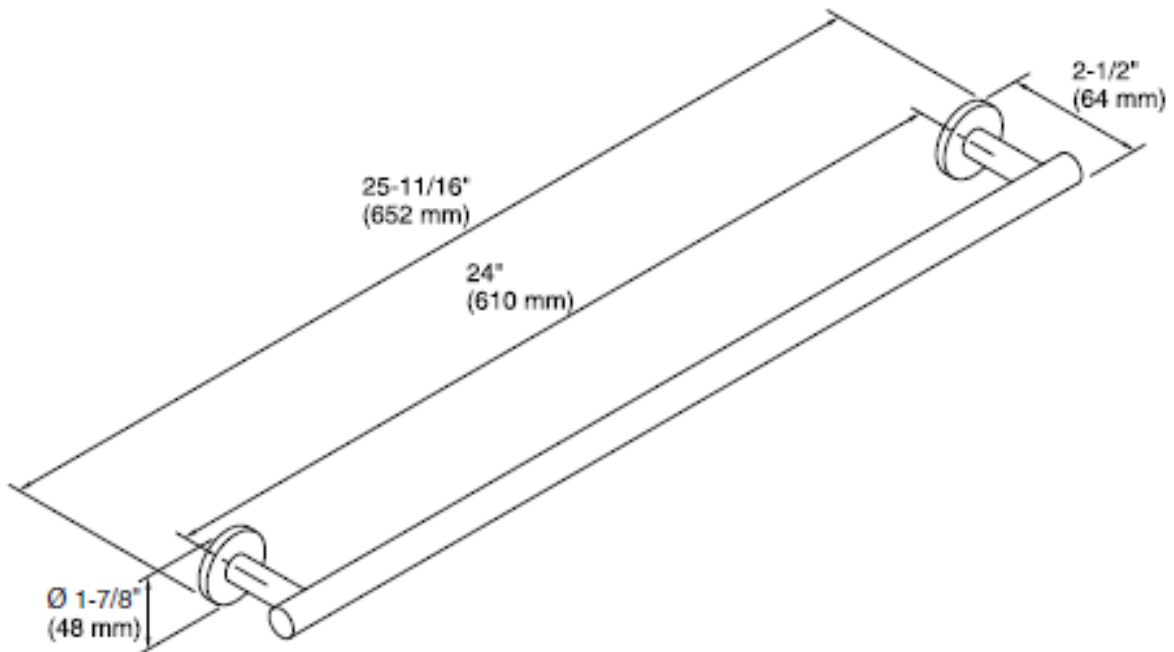

Brand : KOHLER  
Name : STILLNESS 24 Towel Bar  
Item Code : K14451T-PGD  
Designer :  
Color / Finish: Polished Modern Gold  
Dimensions : 64 mm x 652 mm x 48 mm

Product info:  
• Towel Bar

Flushing of pipe must be done before fittings are installed. Failure to do so voids the warranty.