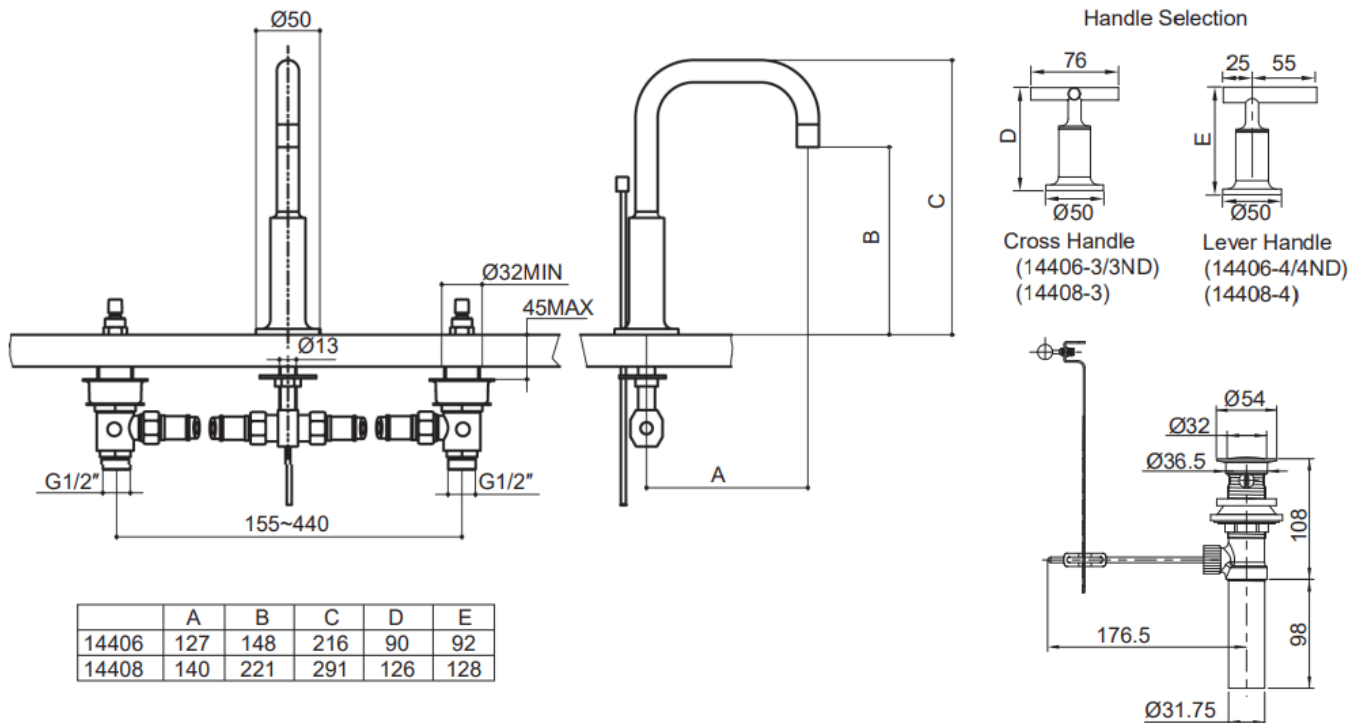

Brand : KOHLER  
 Name : Purist 3-Hole Lavatory Faucet  
 Item Code : K-14408T-3-RGD

Designer :  
 Color / Finish: Rose Gold  
 Dimensions : (See data drawing below for dimensions)

**Product info:**

- 3-Hole Lavatory Faucet
- Finishes resist corrosion and tarnishing
- Two-handle widespread lavatory faucet for 8" - 16" centers