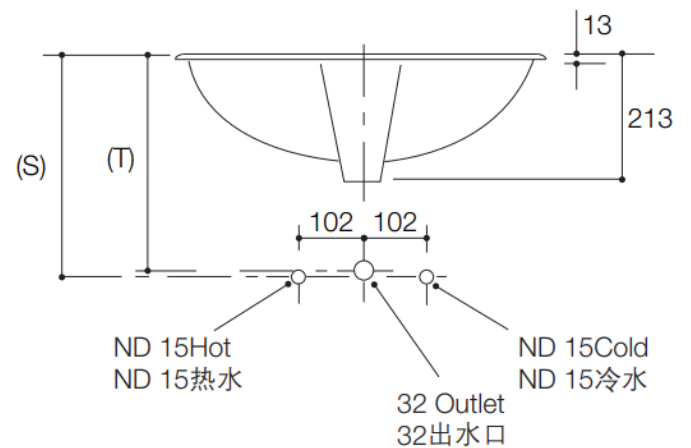

Brand : KOHLER
 Name : EMPRESS BOUQUET Undercounter Lavatory
 Item Code : K14273T-SMC-0
 Designer :
 Color / Finish:
 Dimensions : 540 x 311 mm

Product info:

- Undercounter Lavatory
- Vitreous China
- Installation type: Under-counter
- No faucet hole
- With overflow drain