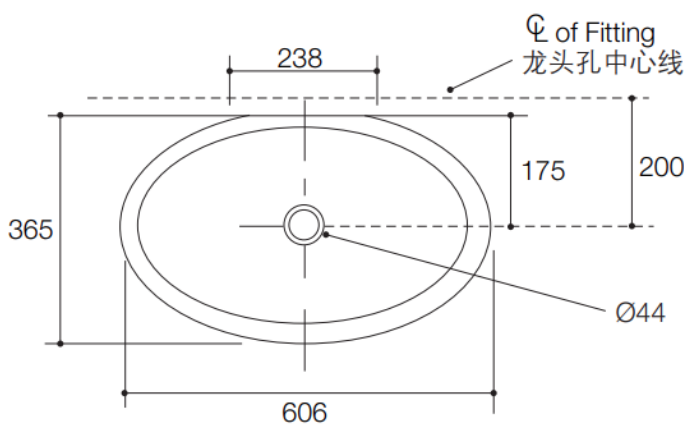

Brand : KOHLER
 Name : EMPRESS BOUQUET Undercounter Lavatory
 Item Code : K14273T-SMC-0
 Designer :
 Color / Finish:
 Dimensions : 540 x 311 mm

Product info:

- Undercounter Lavatory
- Vitreous China
- Installation type: Under-counter
- No faucet hole
- With overflow drain