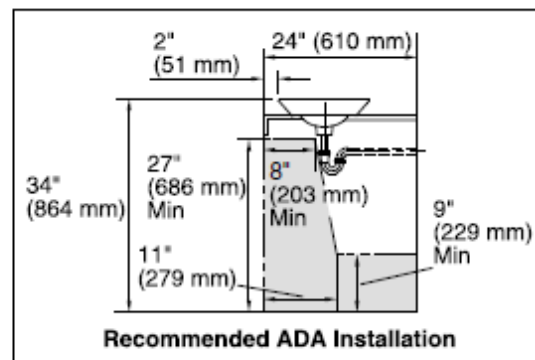

Brand : KOHLER
 Name : ARTIST EDITIONS, Vessel Type Basin
 Item Code : K14223T-SMC
 Designer :
 Color / Finish: White
 Dimensions : Ø413 mm x 162 mm

Product info:

- EMPRESS BOUQUET Vessel Type Basin

Flushing of pipe must be done before fittings are installed. Failure to do so voids the warranty.