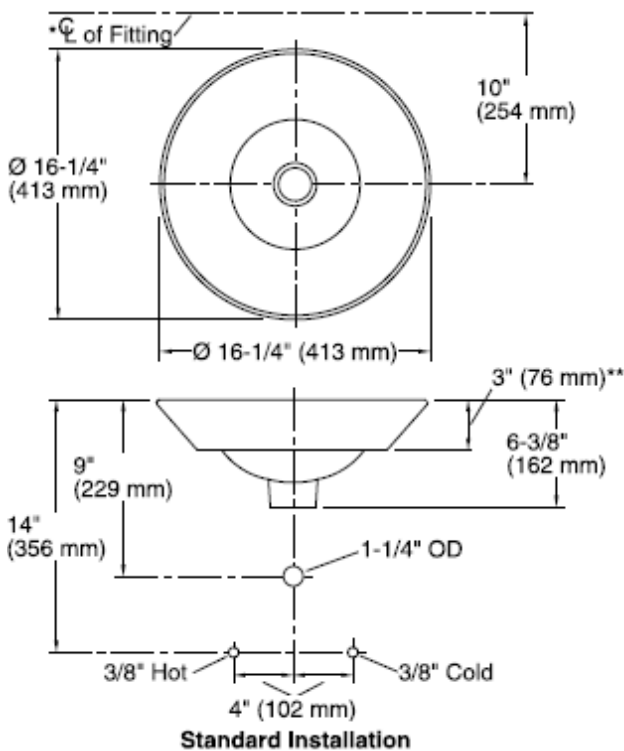

Brand : KOHLER
 Name : ARTIST EDITIONS, Vessel Type Basin
 Item Code : K14223T-SMC
 Designer :
 Color / Finish: White
 Dimensions : Ø413 mm x 162 mm

Product info:

- EMPRESS BOUQUET Vessel Type Basin

Flushing of pipe must be done before fittings are installed. Failure to do so voids the warranty.