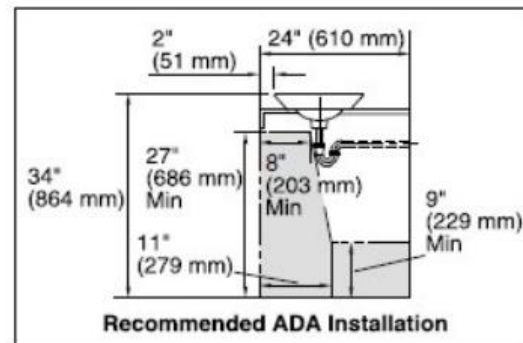

Brand : KOHLER
 Name : GARDEN BANDANA Hand painted lavatory dia.
 Item Code : K14223T-GB-96
 Designer :
 Color / Finish: Blue
 Dimensions : Ø413mm x 162mm

Product info:

- GARDEN BANDANA Vessel Type Basin
- Lively pattern of chrysanthemums
- Peonies and foliage on Conical Bell lavatory