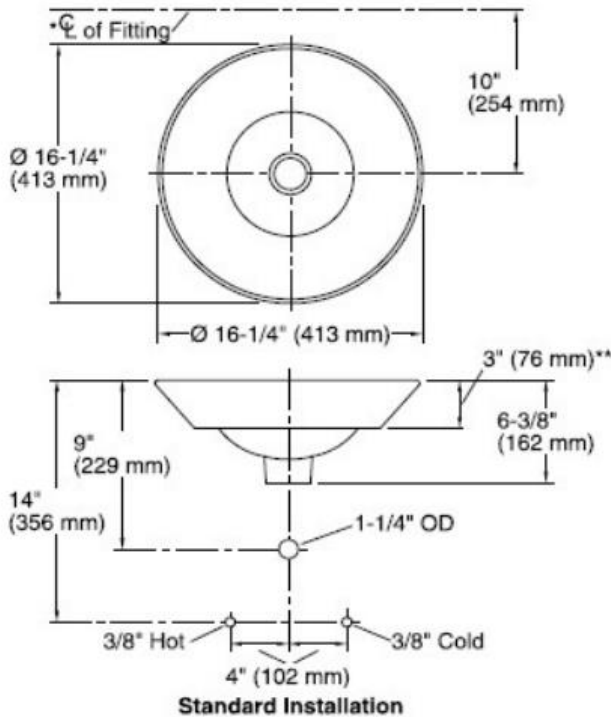

Brand : KOHLER
 Name : GARDEN BANDANA Hand painted lavatory dia.
 Item Code : K14223T-GB-96
 Designer :
 Color / Finish: Blue
 Dimensions : Ø413mm x 162mm

Product info:

- GARDEN BANDANA Vessel Type Basin
- Lively pattern of chrysanthemums
- Peonies and foliage on Conical Bell lavatory