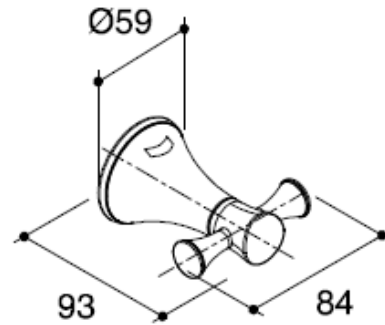

Brand : KOHLER
Name : CORALAIS Double robe hook
Item Code : K13457T-CP
Designer :
Color / Finish: Polished Chrome
Dimensions : 93 mm x 84 mm x Ø59 mm

Product info:
• Double Robe Hook

Flushing of pipe must be done before fittings are installed. Failure to do so voids the warranty.