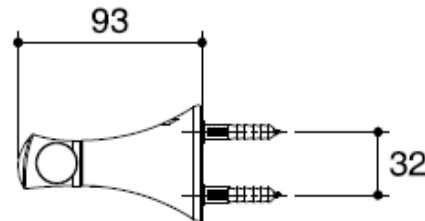

Brand : KOHLER
Name : CORALAIS Double robe hook
Item Code : K13457T-CP
Designer :
Color / Finish: Polished Chrome
Dimensions : 93 mm x 84 mm x Ø59 mm

Product info:
• Double Robe Hook

Flushing of pipe must be done before fittings are installed. Failure to do so voids the warranty.