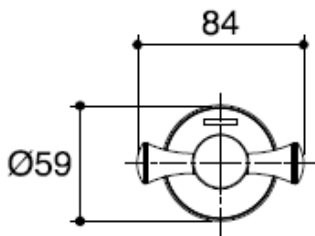

Brand : KOHLER
Name : CORALAIS Double robe hook
Item Code : K13457T-CP
Designer :
Color / Finish: Polished Chrome
Dimensions : 93 mm x 84 mm x Ø59 mm

Product info:
• Double Robe Hook

Flushing of pipe must be done before fittings are installed. Failure to do so voids the warranty.