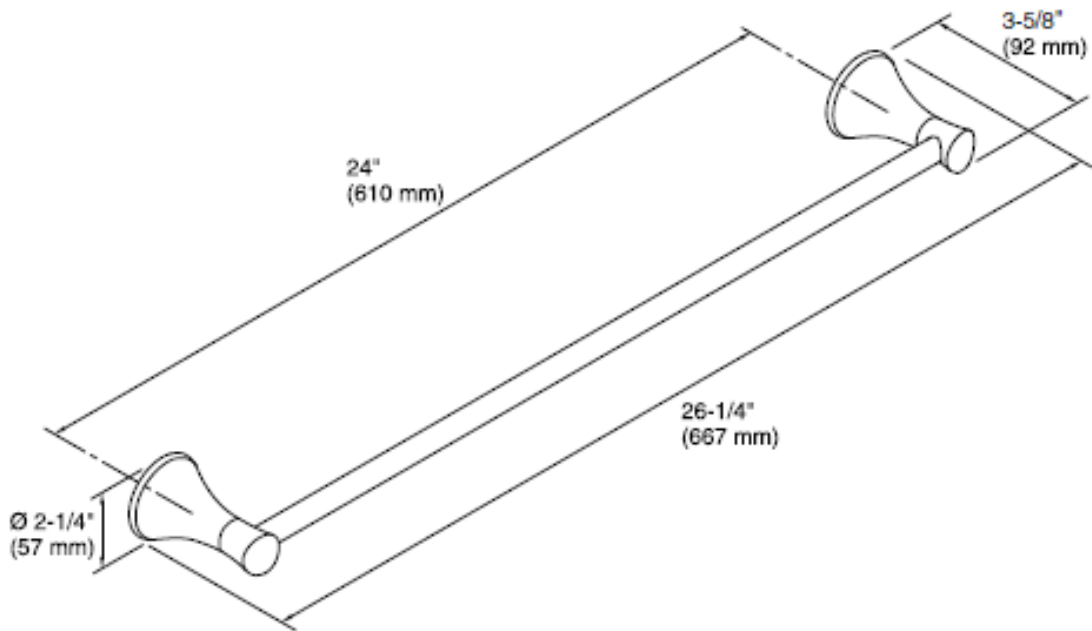

Brand : KOHLER  
Name : CORALAIS 24" Towel bar  
Item Code : K13431T-CP  
Designer :  
Color / Finish: Polished Chrome  
Dimensions : 92 mm x 667 mm x 57 mm

Product info:  
• Towel Bar

Flushing of pipe must be done before fittings are installed. Failure to do so voids the warranty.  
Follow cleaning instructions and avoid using any harmful chemicals.  
All information is for reference only. Installation shall always be based on the specs provided with actual delivered items.  
For more info, visit [www.sanitecph.com](http://www.sanitecph.com)