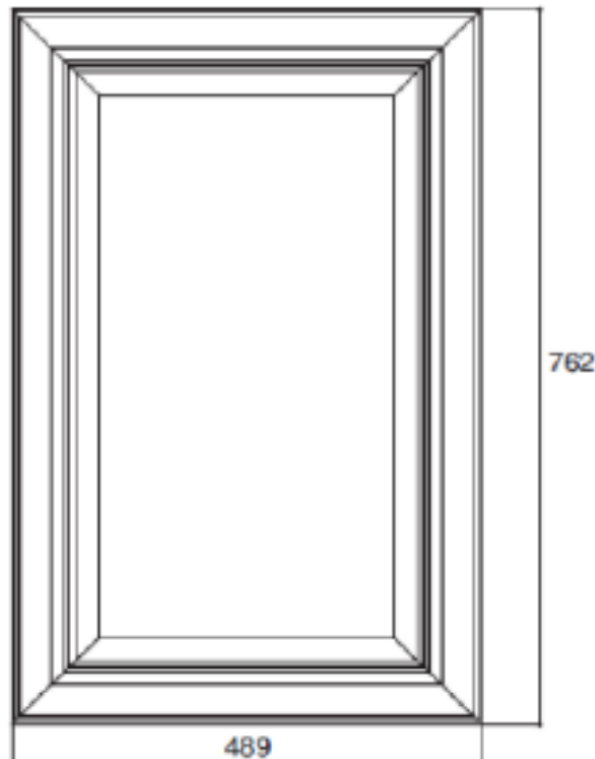

Brand : KOHLER
Name : METALLIQUE Mirror
Item Code : K13079T-MGD
Designer :
Color / Finish: Monaco Gold
Dimensions : 762 x 489 mm

Product info:

- Framed Mirror
- Material: Aluminum
- Installation: Wall-mounted, Surface (Upright position)