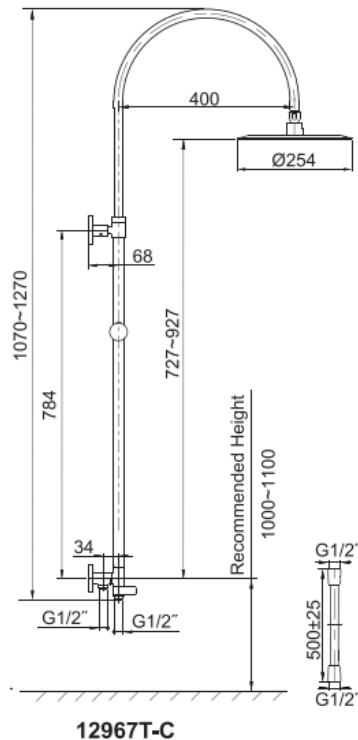

Brand : KOHLER
 Name : Katalyst Air shower column with 10" shower head
 Item Code : K12967T-C-BN
 Designer :
 Color / Finish: Brushed Nickel
 Dimensions : (See data drawing below for dimensions)

Product info:

- Air Square shower column
- Brass construction
- Optimized spray face and large nozzles with Katalyst® Air-induction for improved water coverage
- Durable KOHLER finishes resist corrosion and tarnishing
- Hose connection for flexible installation