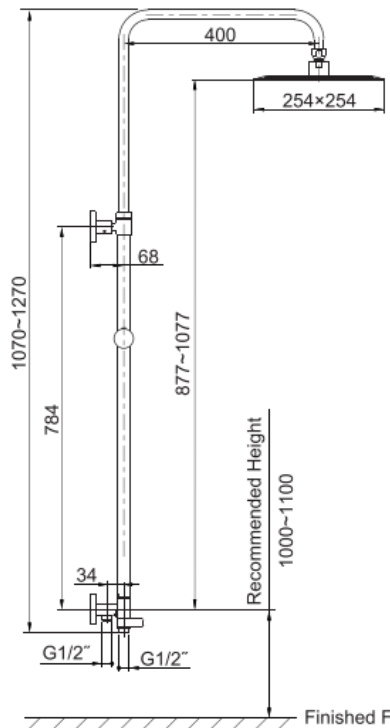

Brand : KOHLER
 Name : Katalyst Air square shower column
 Item Code : K-12966T-C-CP

Designer :

Color / Finish: Polished Chrome
 Dimensions : (See data drawing below for dimensions)

Product info:

- Air Square shower column
- Brass construction
- Optimized spray face and large nozzles with Katalyst® Air-induction for improved water coverage
- Durable KOHLER finishes resist corrosion and tarnishing
- Hose connection for flexible installation