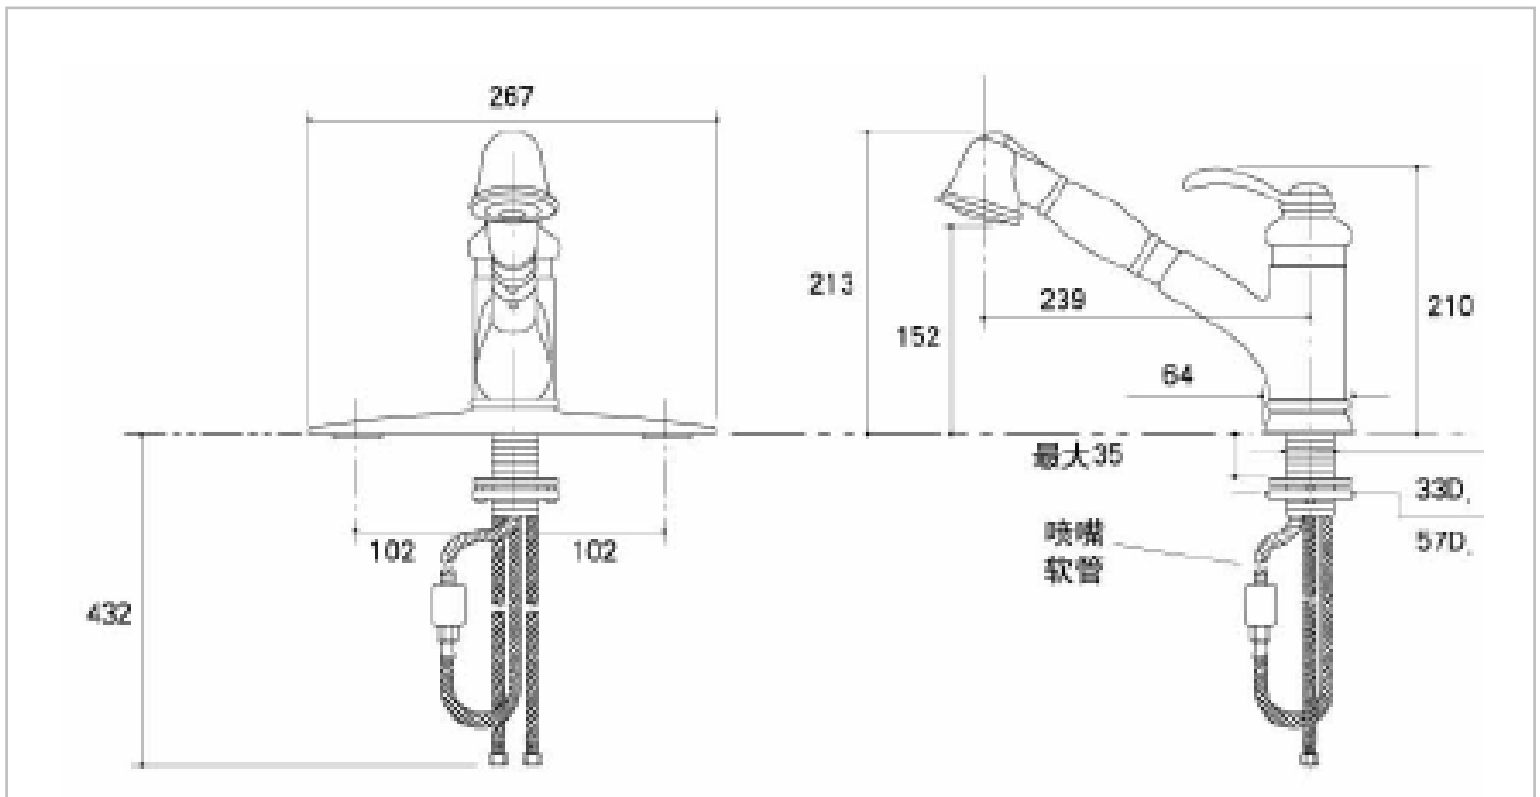

Brand : KOHLER  
 Name : FAIRFAX sink faucet with pull out spray head  
 Item Code : K-12177T-B-CP  
 Designer :  
 Color / Finish: Polished Chrome  
 Dimensions : 213 mm height  
 239 mm spout projection

**Product info:**

- Single lever kitchen faucet
- With Pull Down spray spout, handle, aerator, supplies, valve, connector.
- Low-Lead Brass
- 2x angle valve ½"x½" (NO nuts)

Flushing of pipe must be done before fittings are installed. Failure to do so voids the warranty.