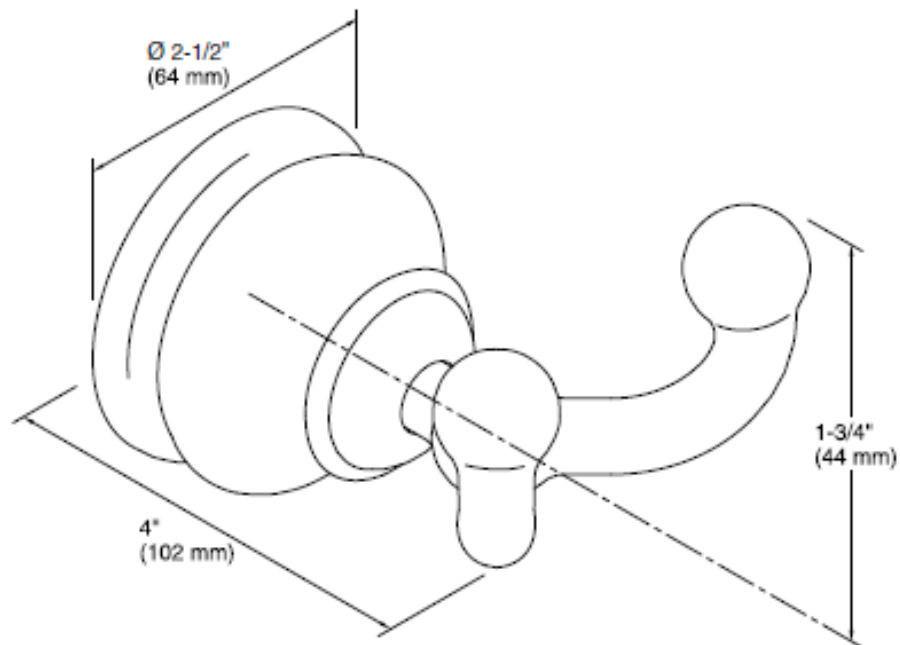

Brand : KOHLER
Name : FAIRFAX Double robe hook
Item Code : K12153T-CP
Designer :
Color / Finish: Polished Chrome
Dimensions : 102 mm x 64 mm x 44 mm

Product info:
• Double Robe Hook

Flushing of pipe must be done before fittings are installed. Failure to do so voids the warranty.
Follow cleaning instructions and avoid using any harmful chemicals.
All information is for reference only. Installation shall always be based on the specs provided with actual delivered items.
For more info, visit www.sanitecph.com