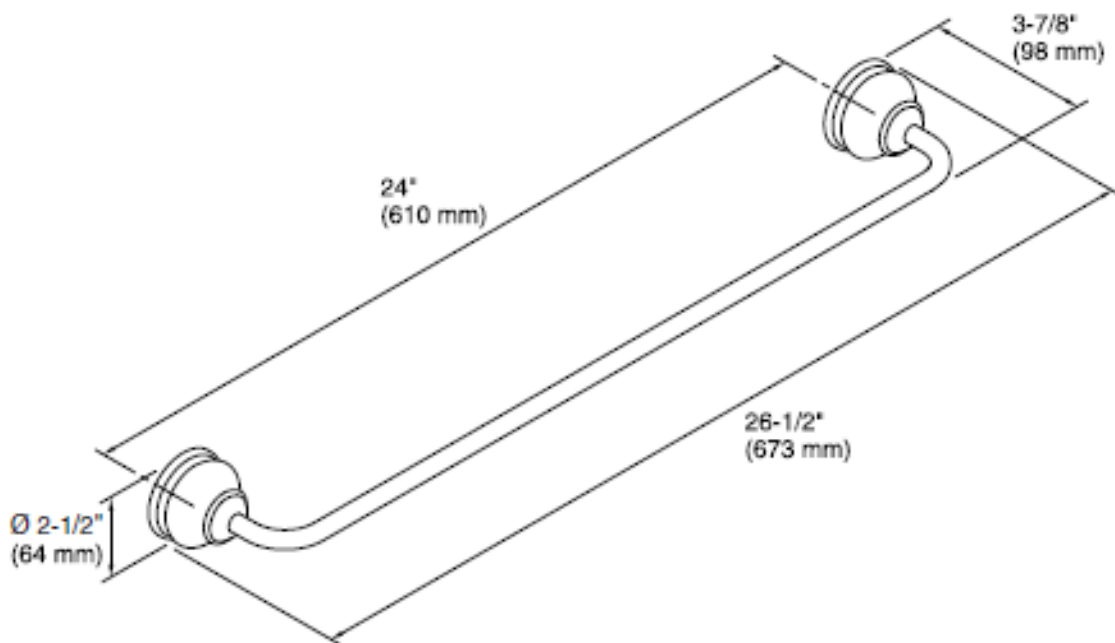

Brand : KOHLER  
Name : FAIRFAX 24" Towel Bar  
Item Code : K12151T-CP  
Designer :  
Color / Finish: Polished Chrome  
Dimensions : 98 mm x 673 mm x 64 mm

Product info:

- Towel Bar

Flushing of pipe must be done before fittings are installed. Failure to do so voids the warranty.