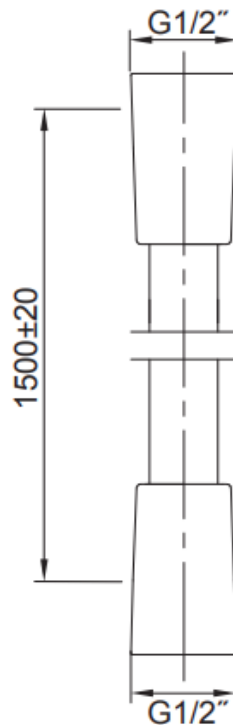

Brand : KOHLER
Name : Shower Hose
Item Code : K-11628T-CP
Designer :
Color / Finish: Polished Chrome
Dimensions : 1.5m hose length

Product info:

- Smooth and anti-kink helps reach target areas and easy to clean
- For use with a hand shower
- finishes resist corrosion and tarnishing